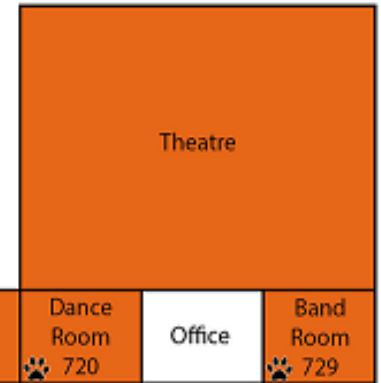

Front Entrance
Central Academy of Technology & Arts