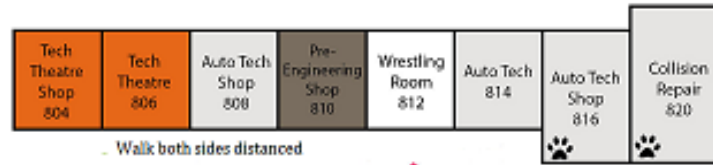

Purple = FACS

Dark Green = Health & PE

Yellow = Math

Light Blue = Science

Dark Red = Social Studies

Light Blue-Grey = World Languages

Walk both sides distanced

Upstairs