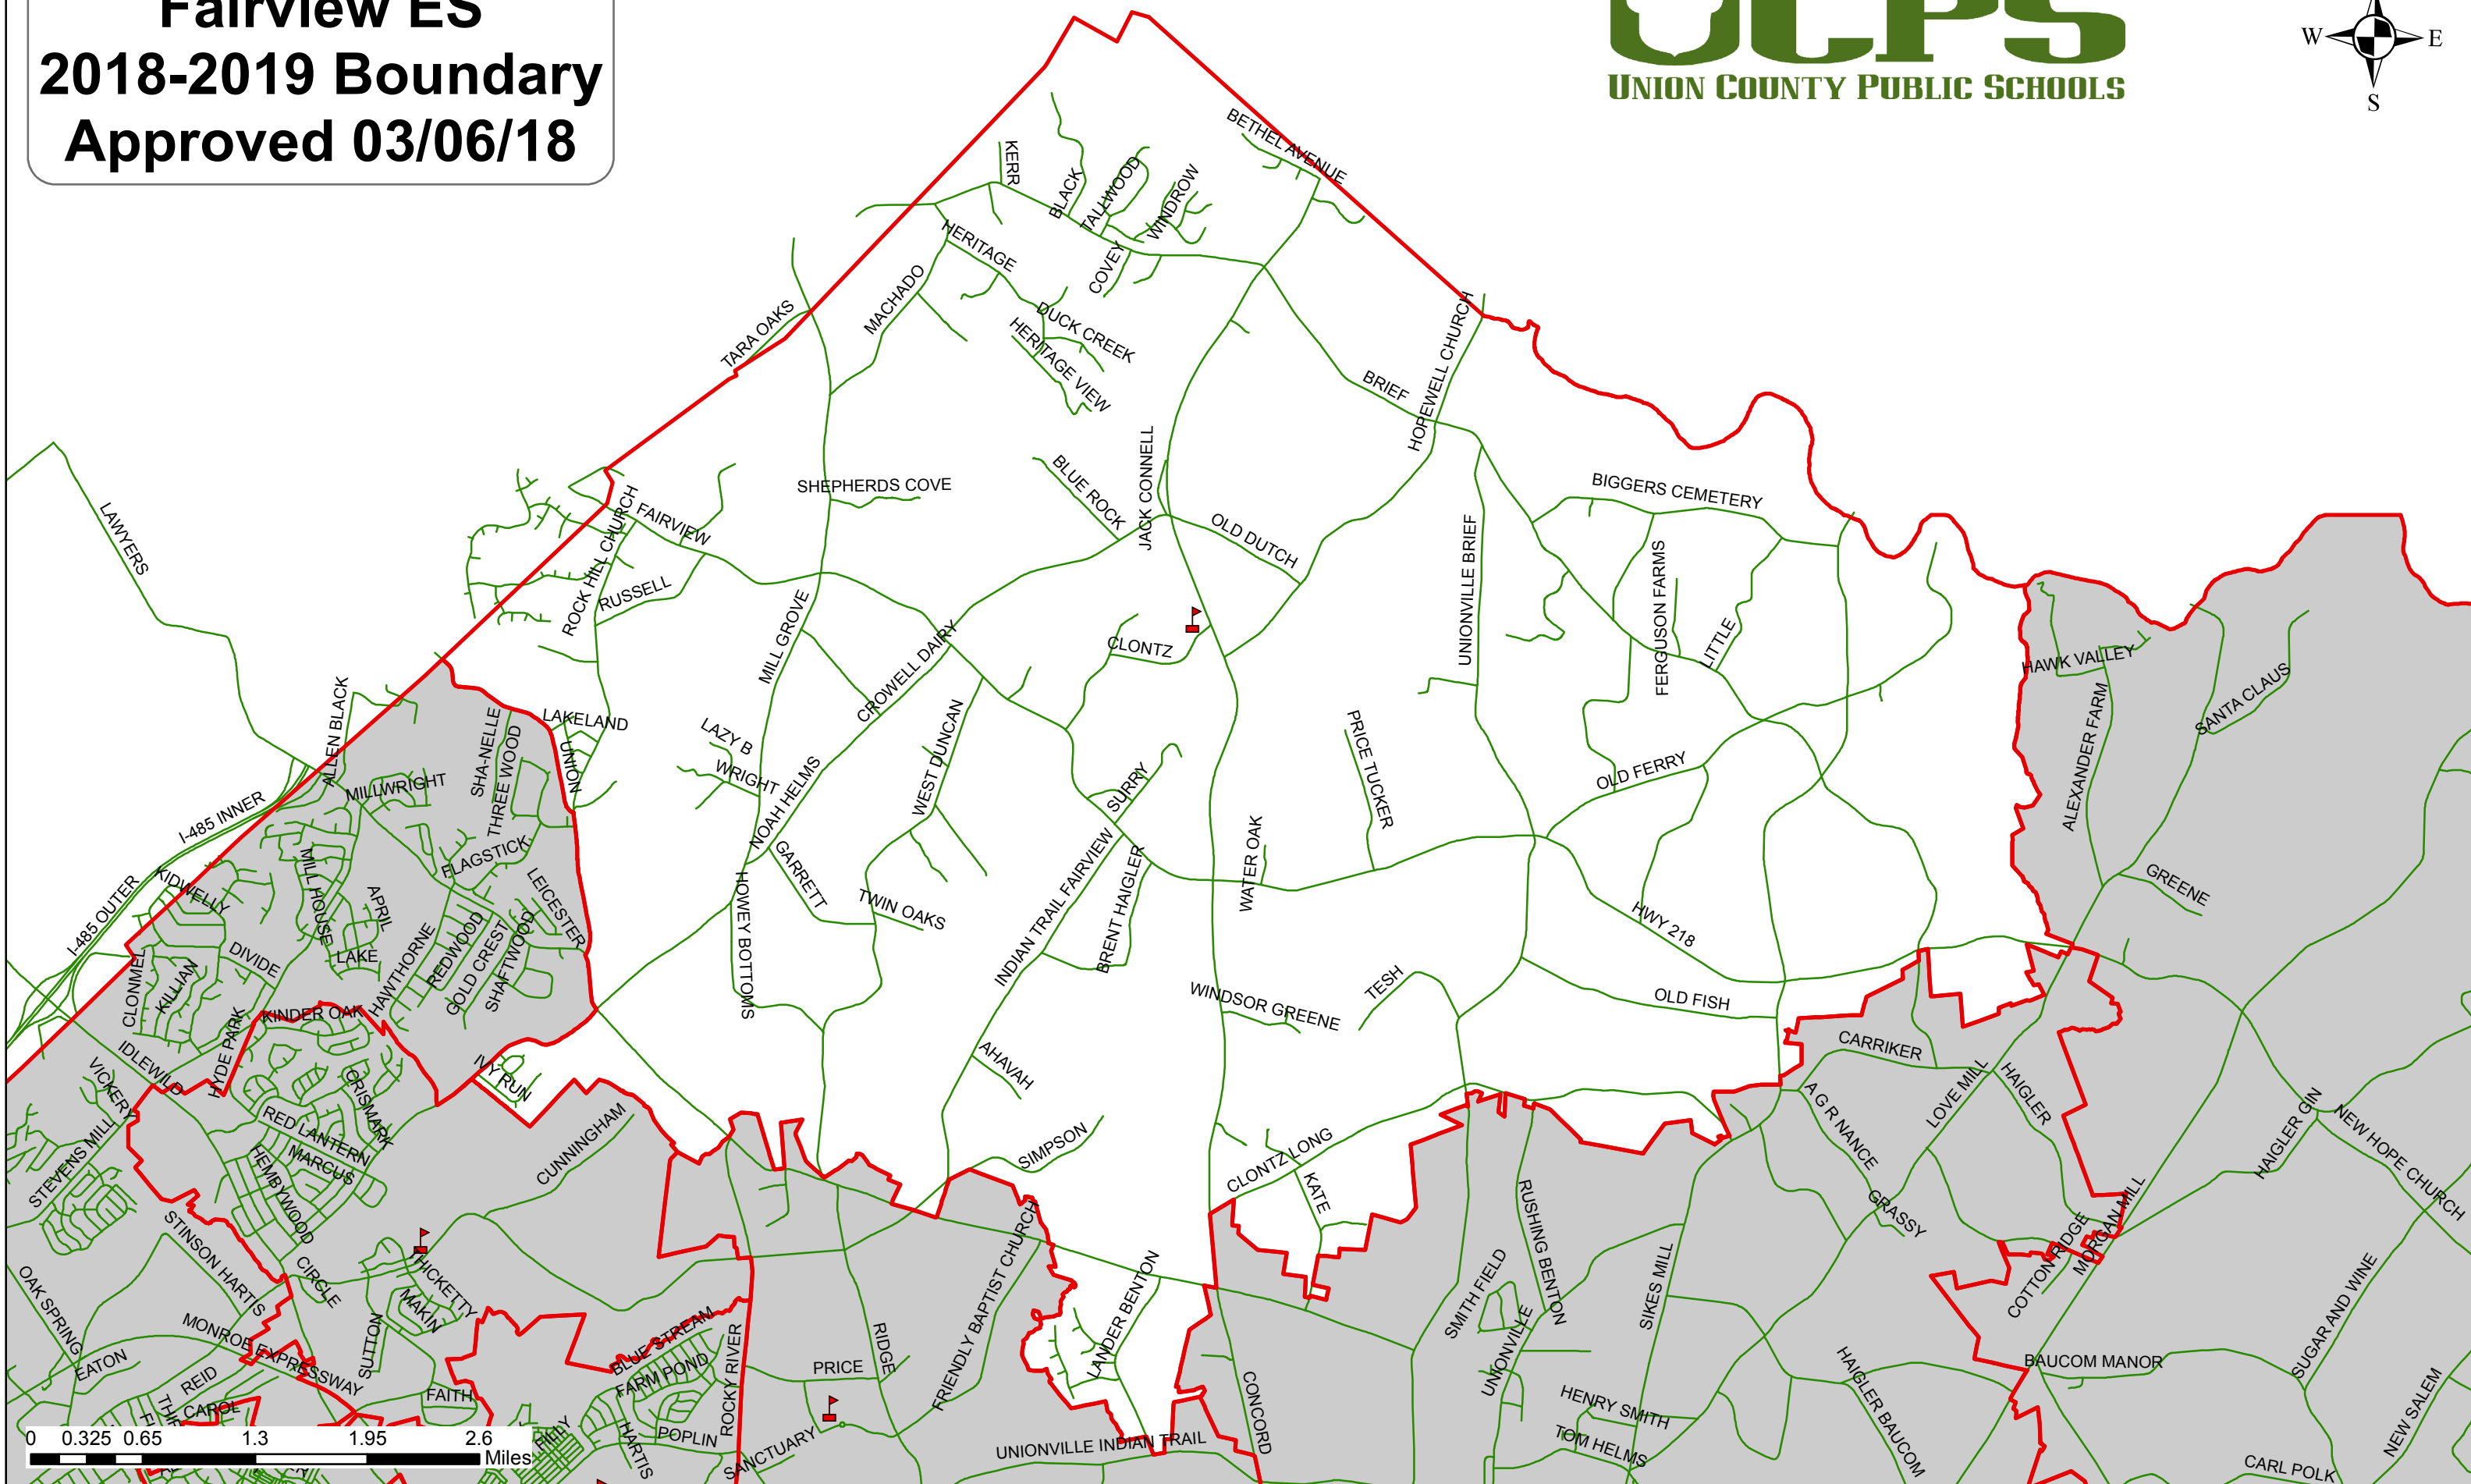

**Fairview ES**  
**2018-2019 Boundary**  
**Approved 03/06/18**

0 0.325 0.65 1.3 1.95 2.6 Miles