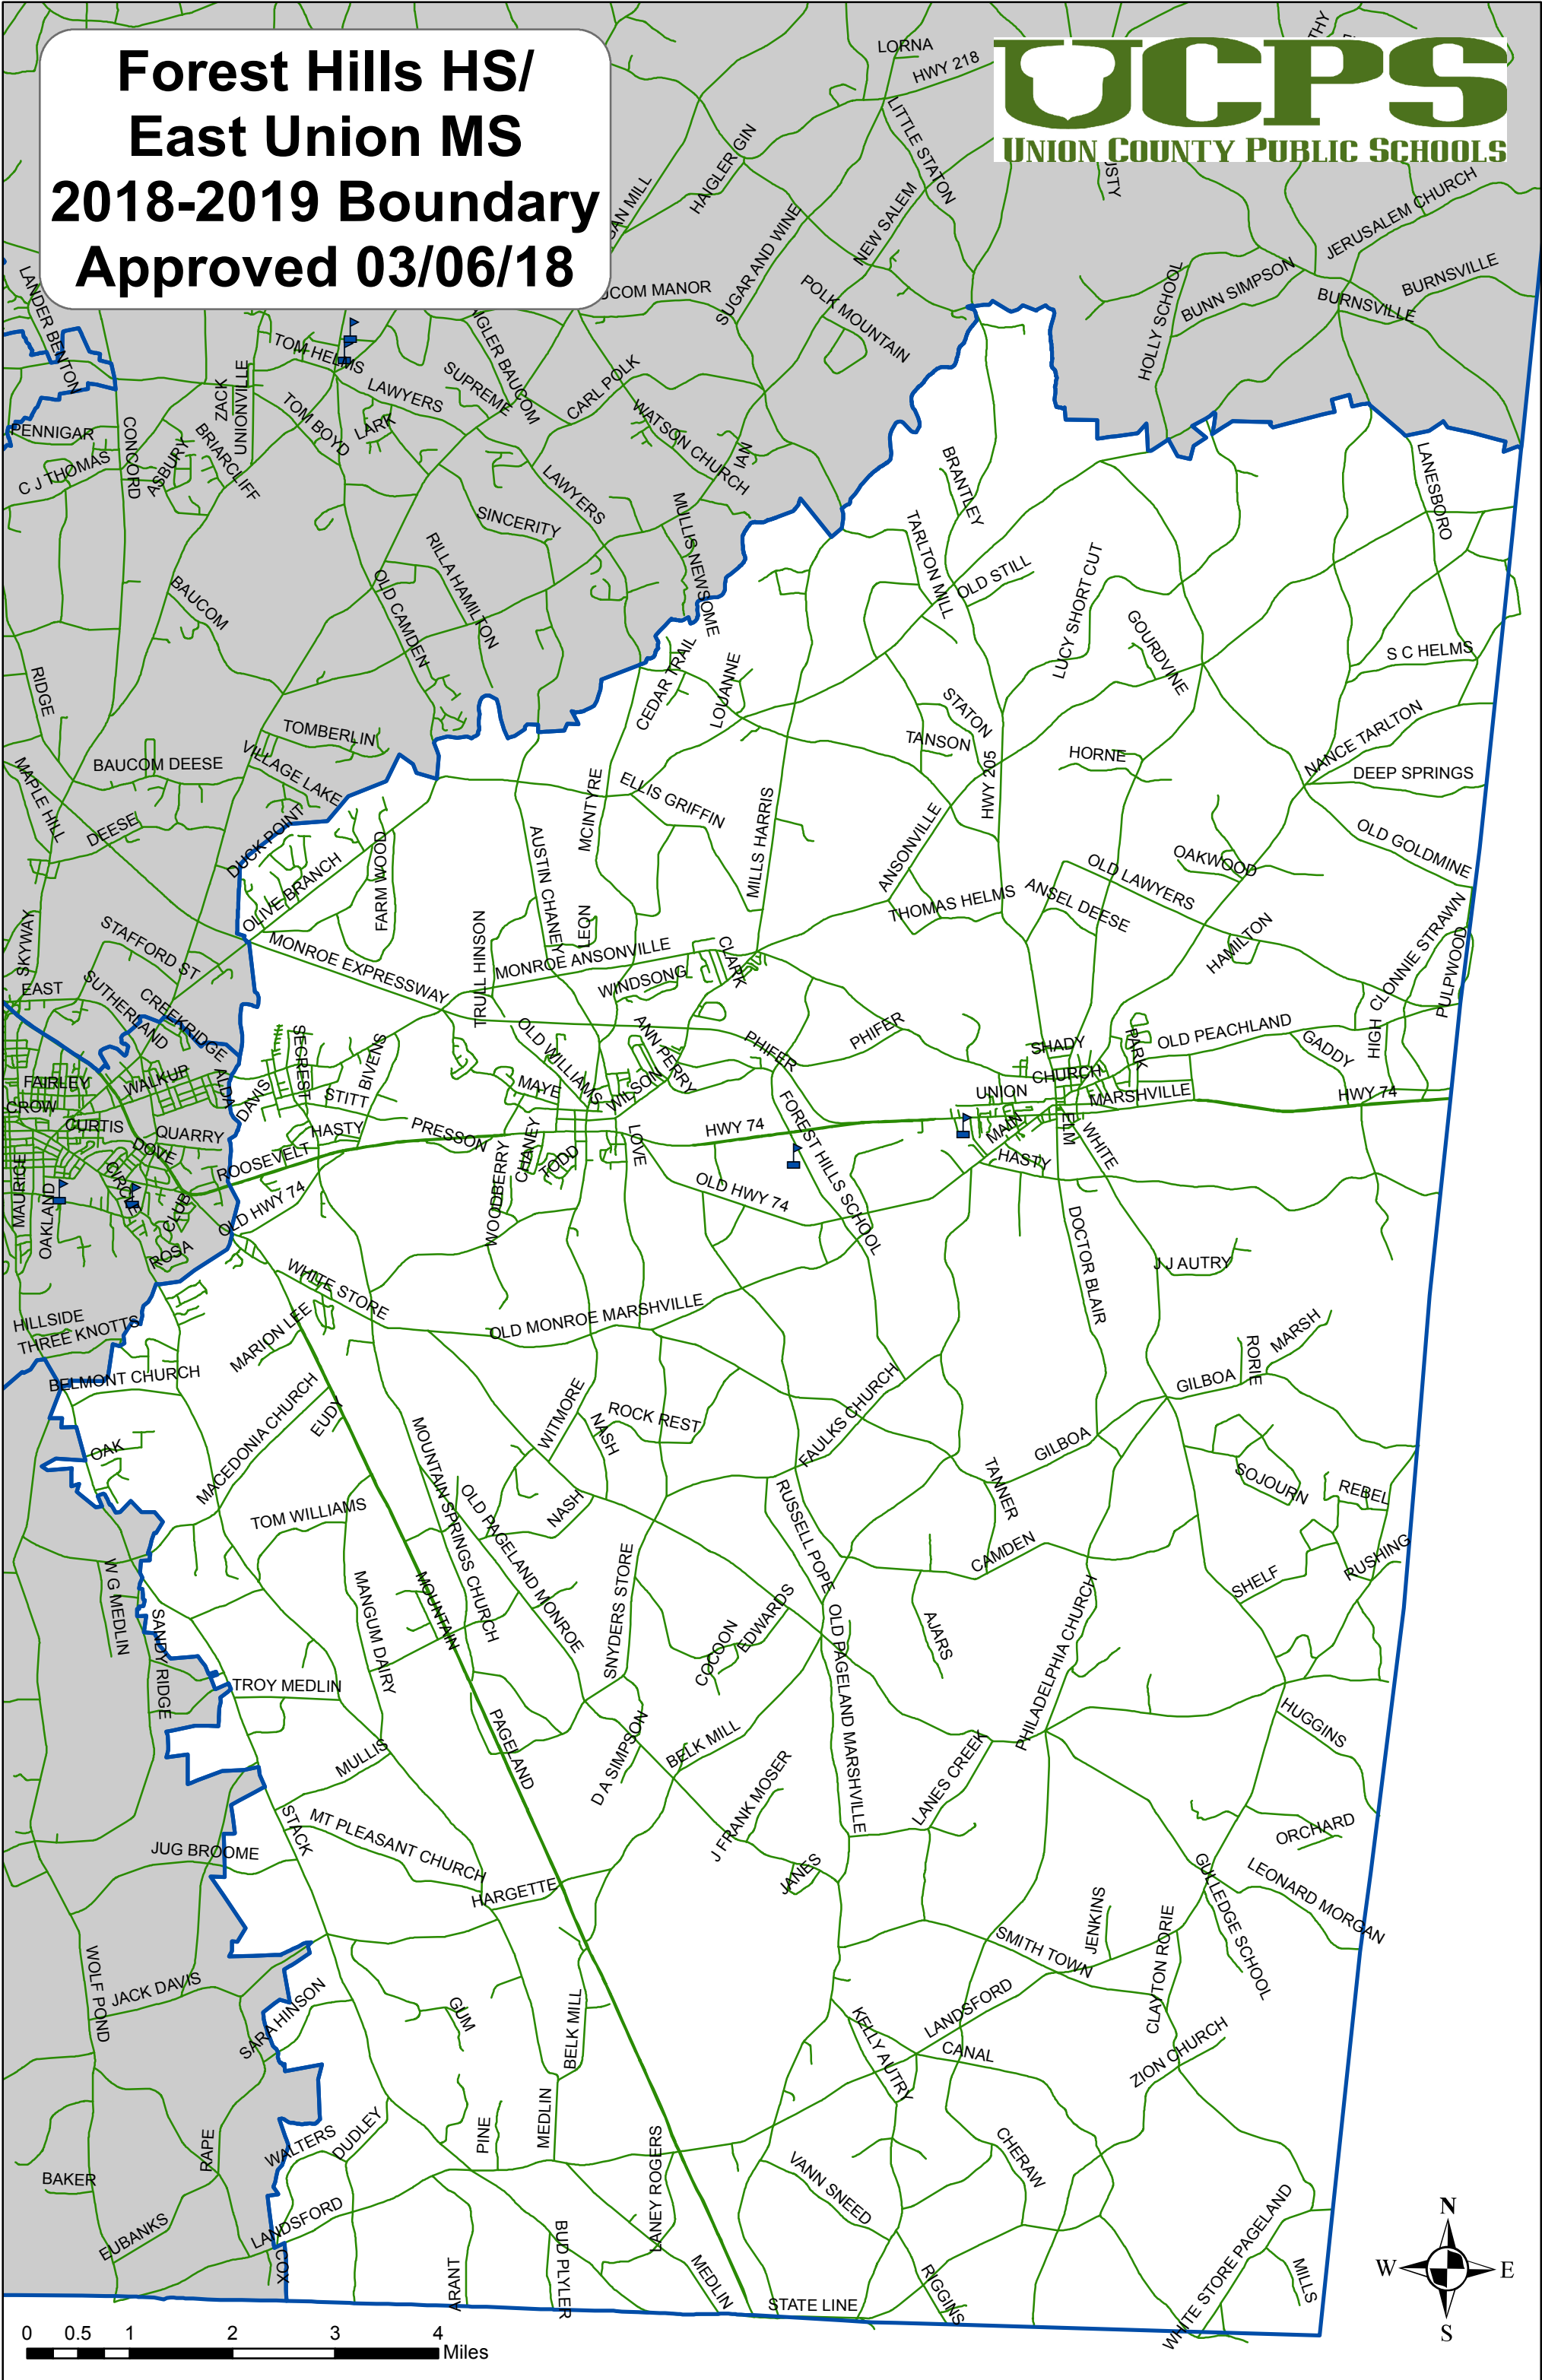

**Forest Hills HS/
East Union MS
2018-2019 Boundary
Approved 03/06/18**

0 0.5 1 2 3 4 Miles