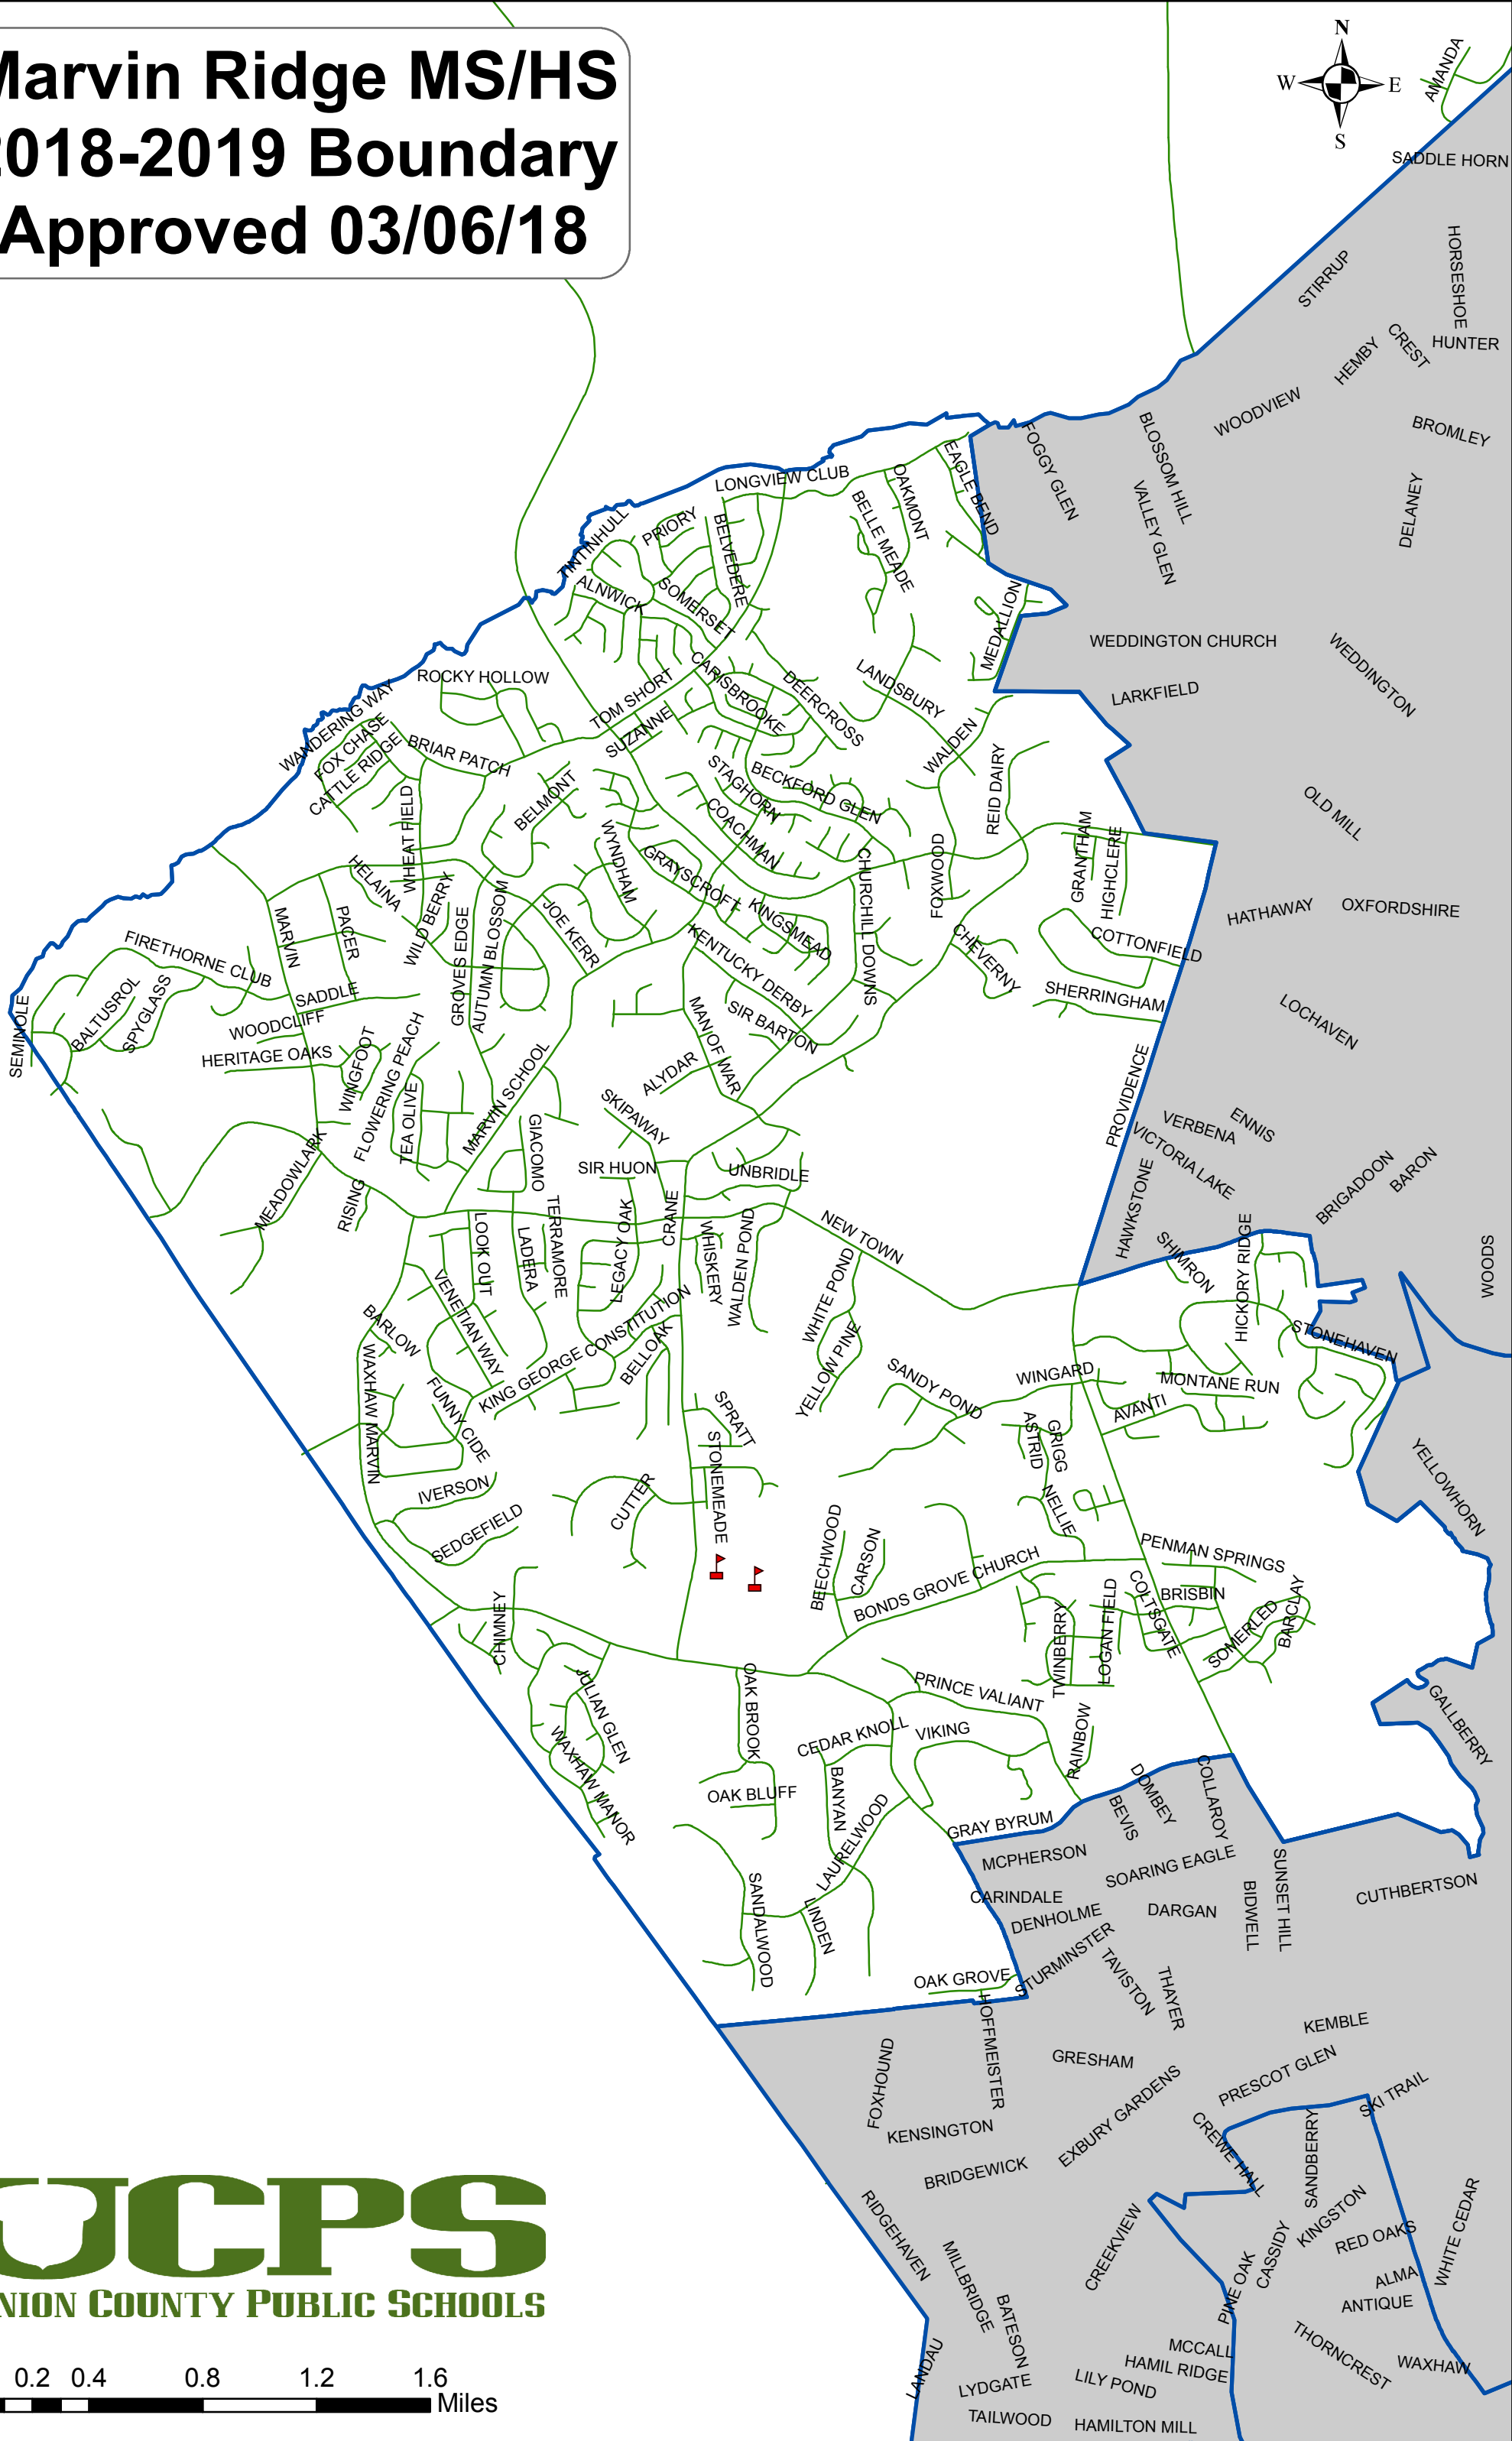

Marvin Ridge MS/HS 2018-2019 Boundary Approved 03/06/18

0 0.2 0.4 0.8 1.2 1.6 Miles