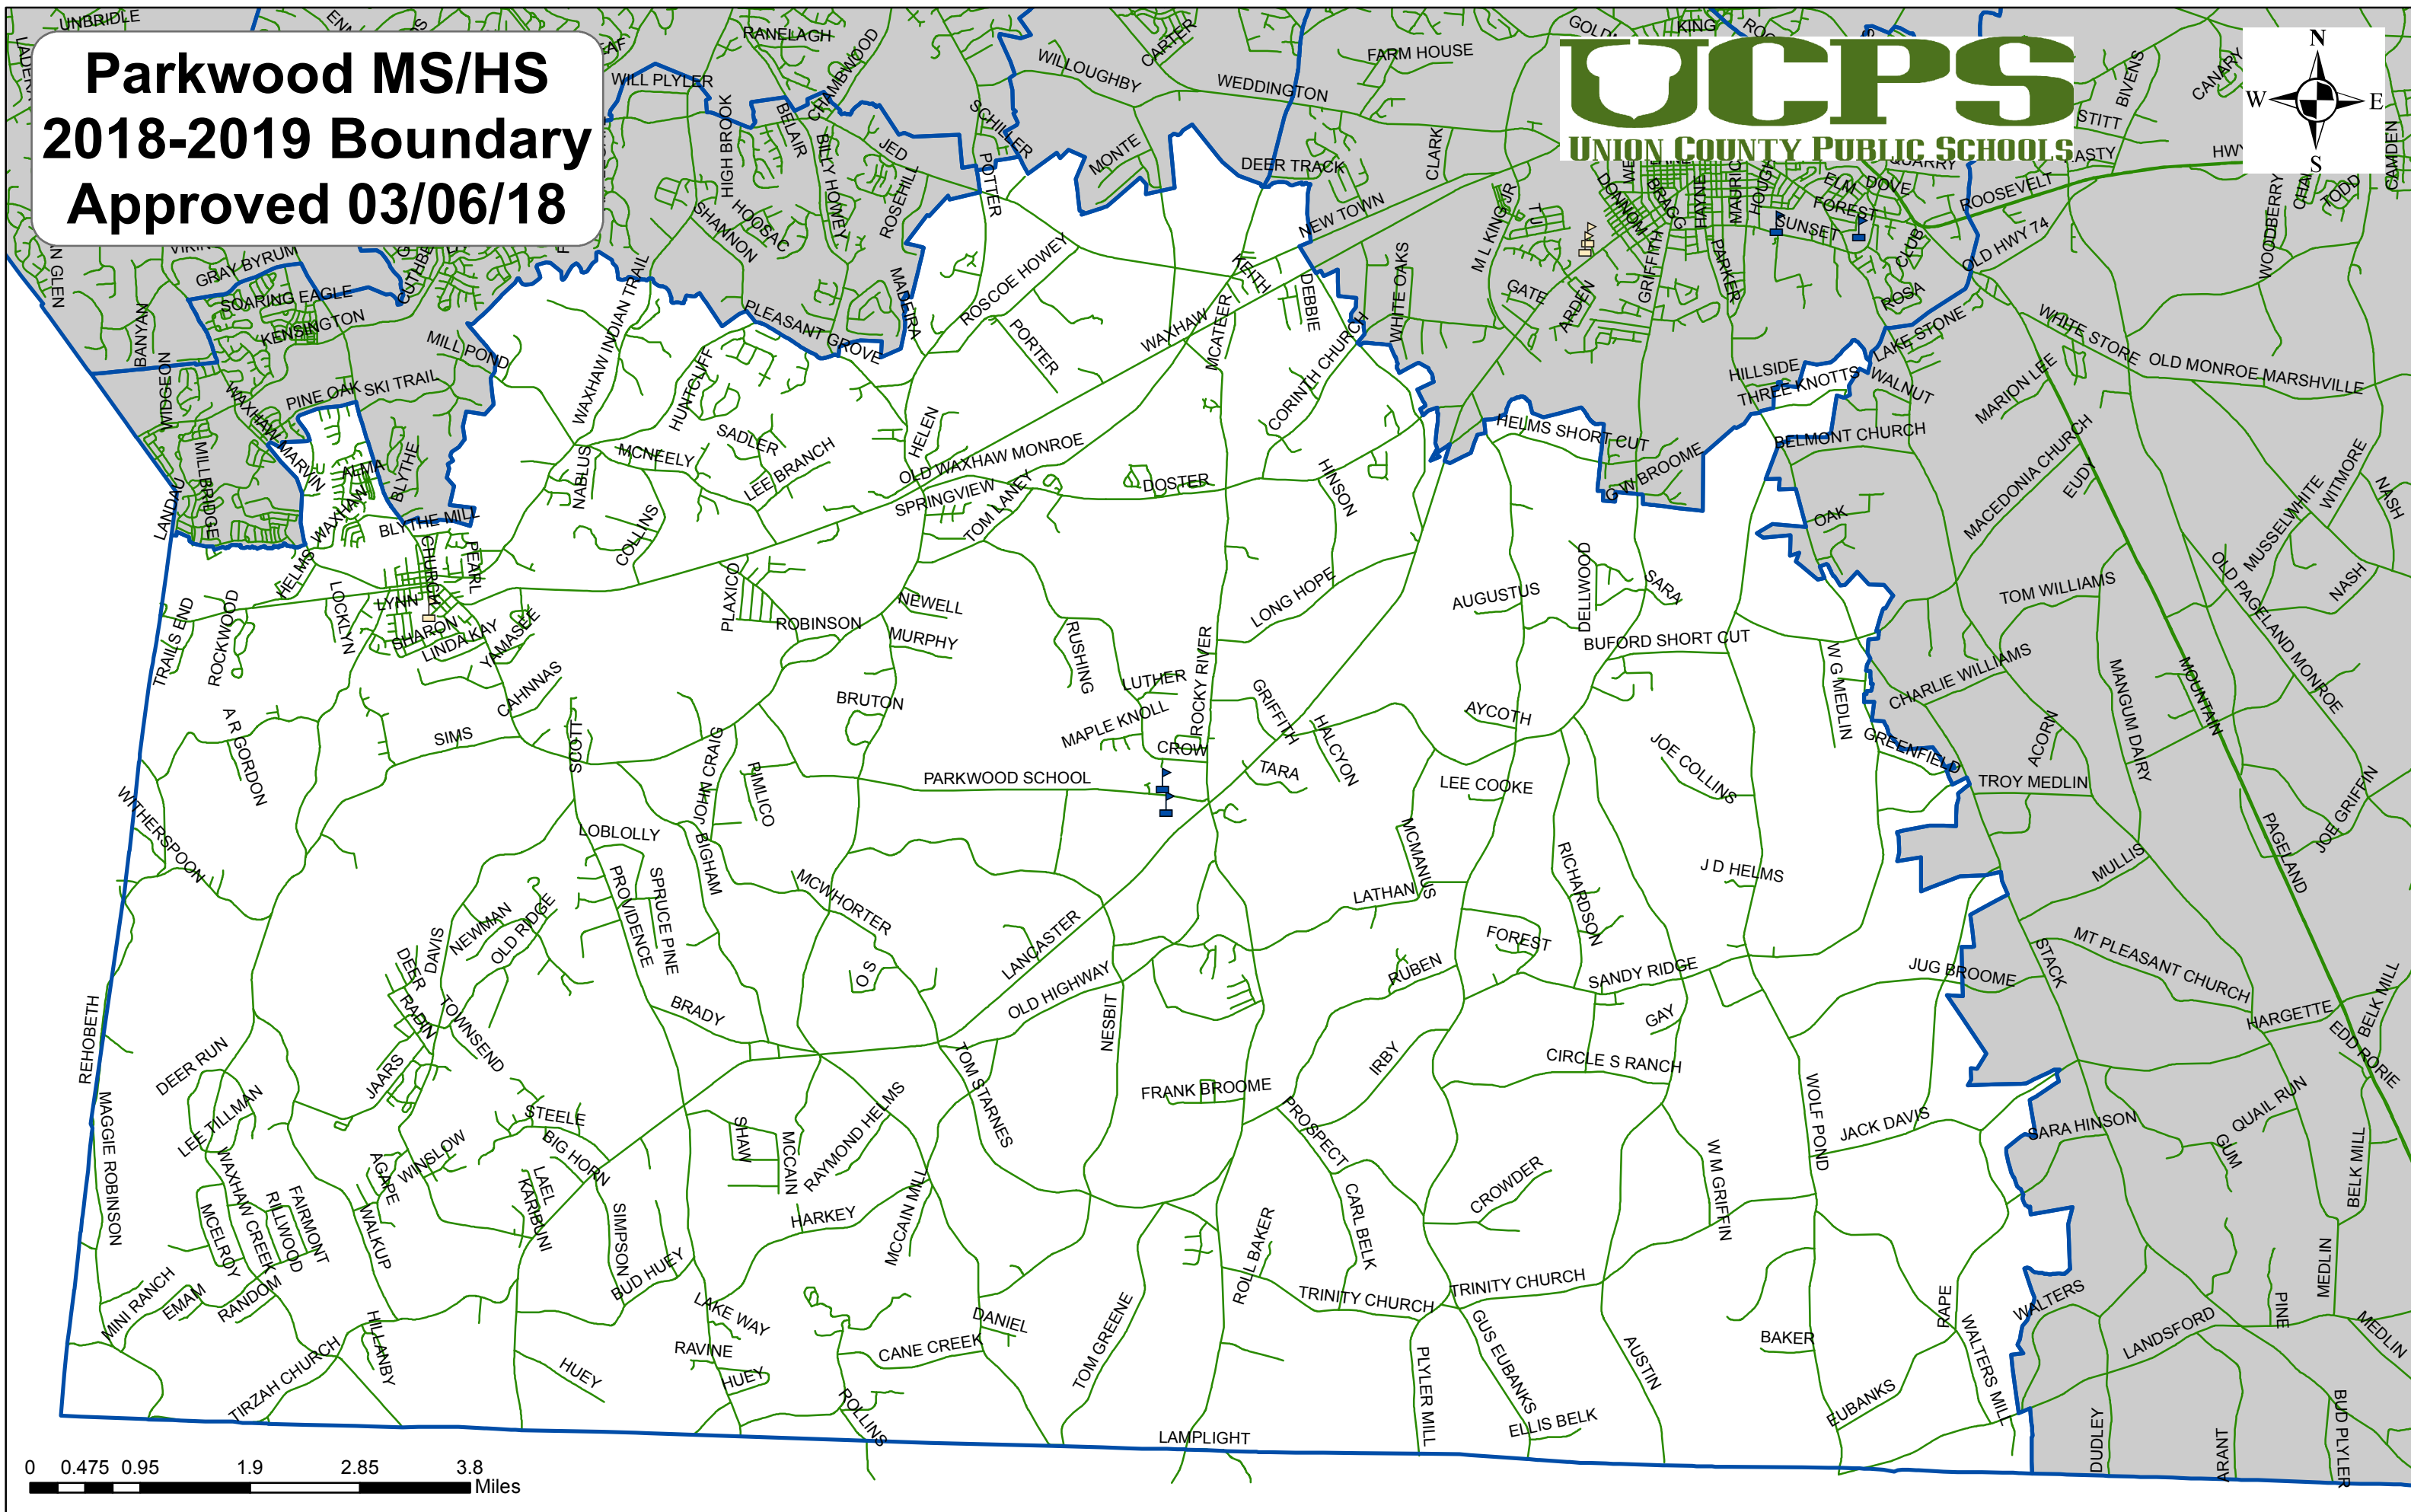

# Parkwood MS/HS 2018-2019 Boundary Approved 03/06/18

0 0.475 0.95 1.9 2.85 3.8 Miles