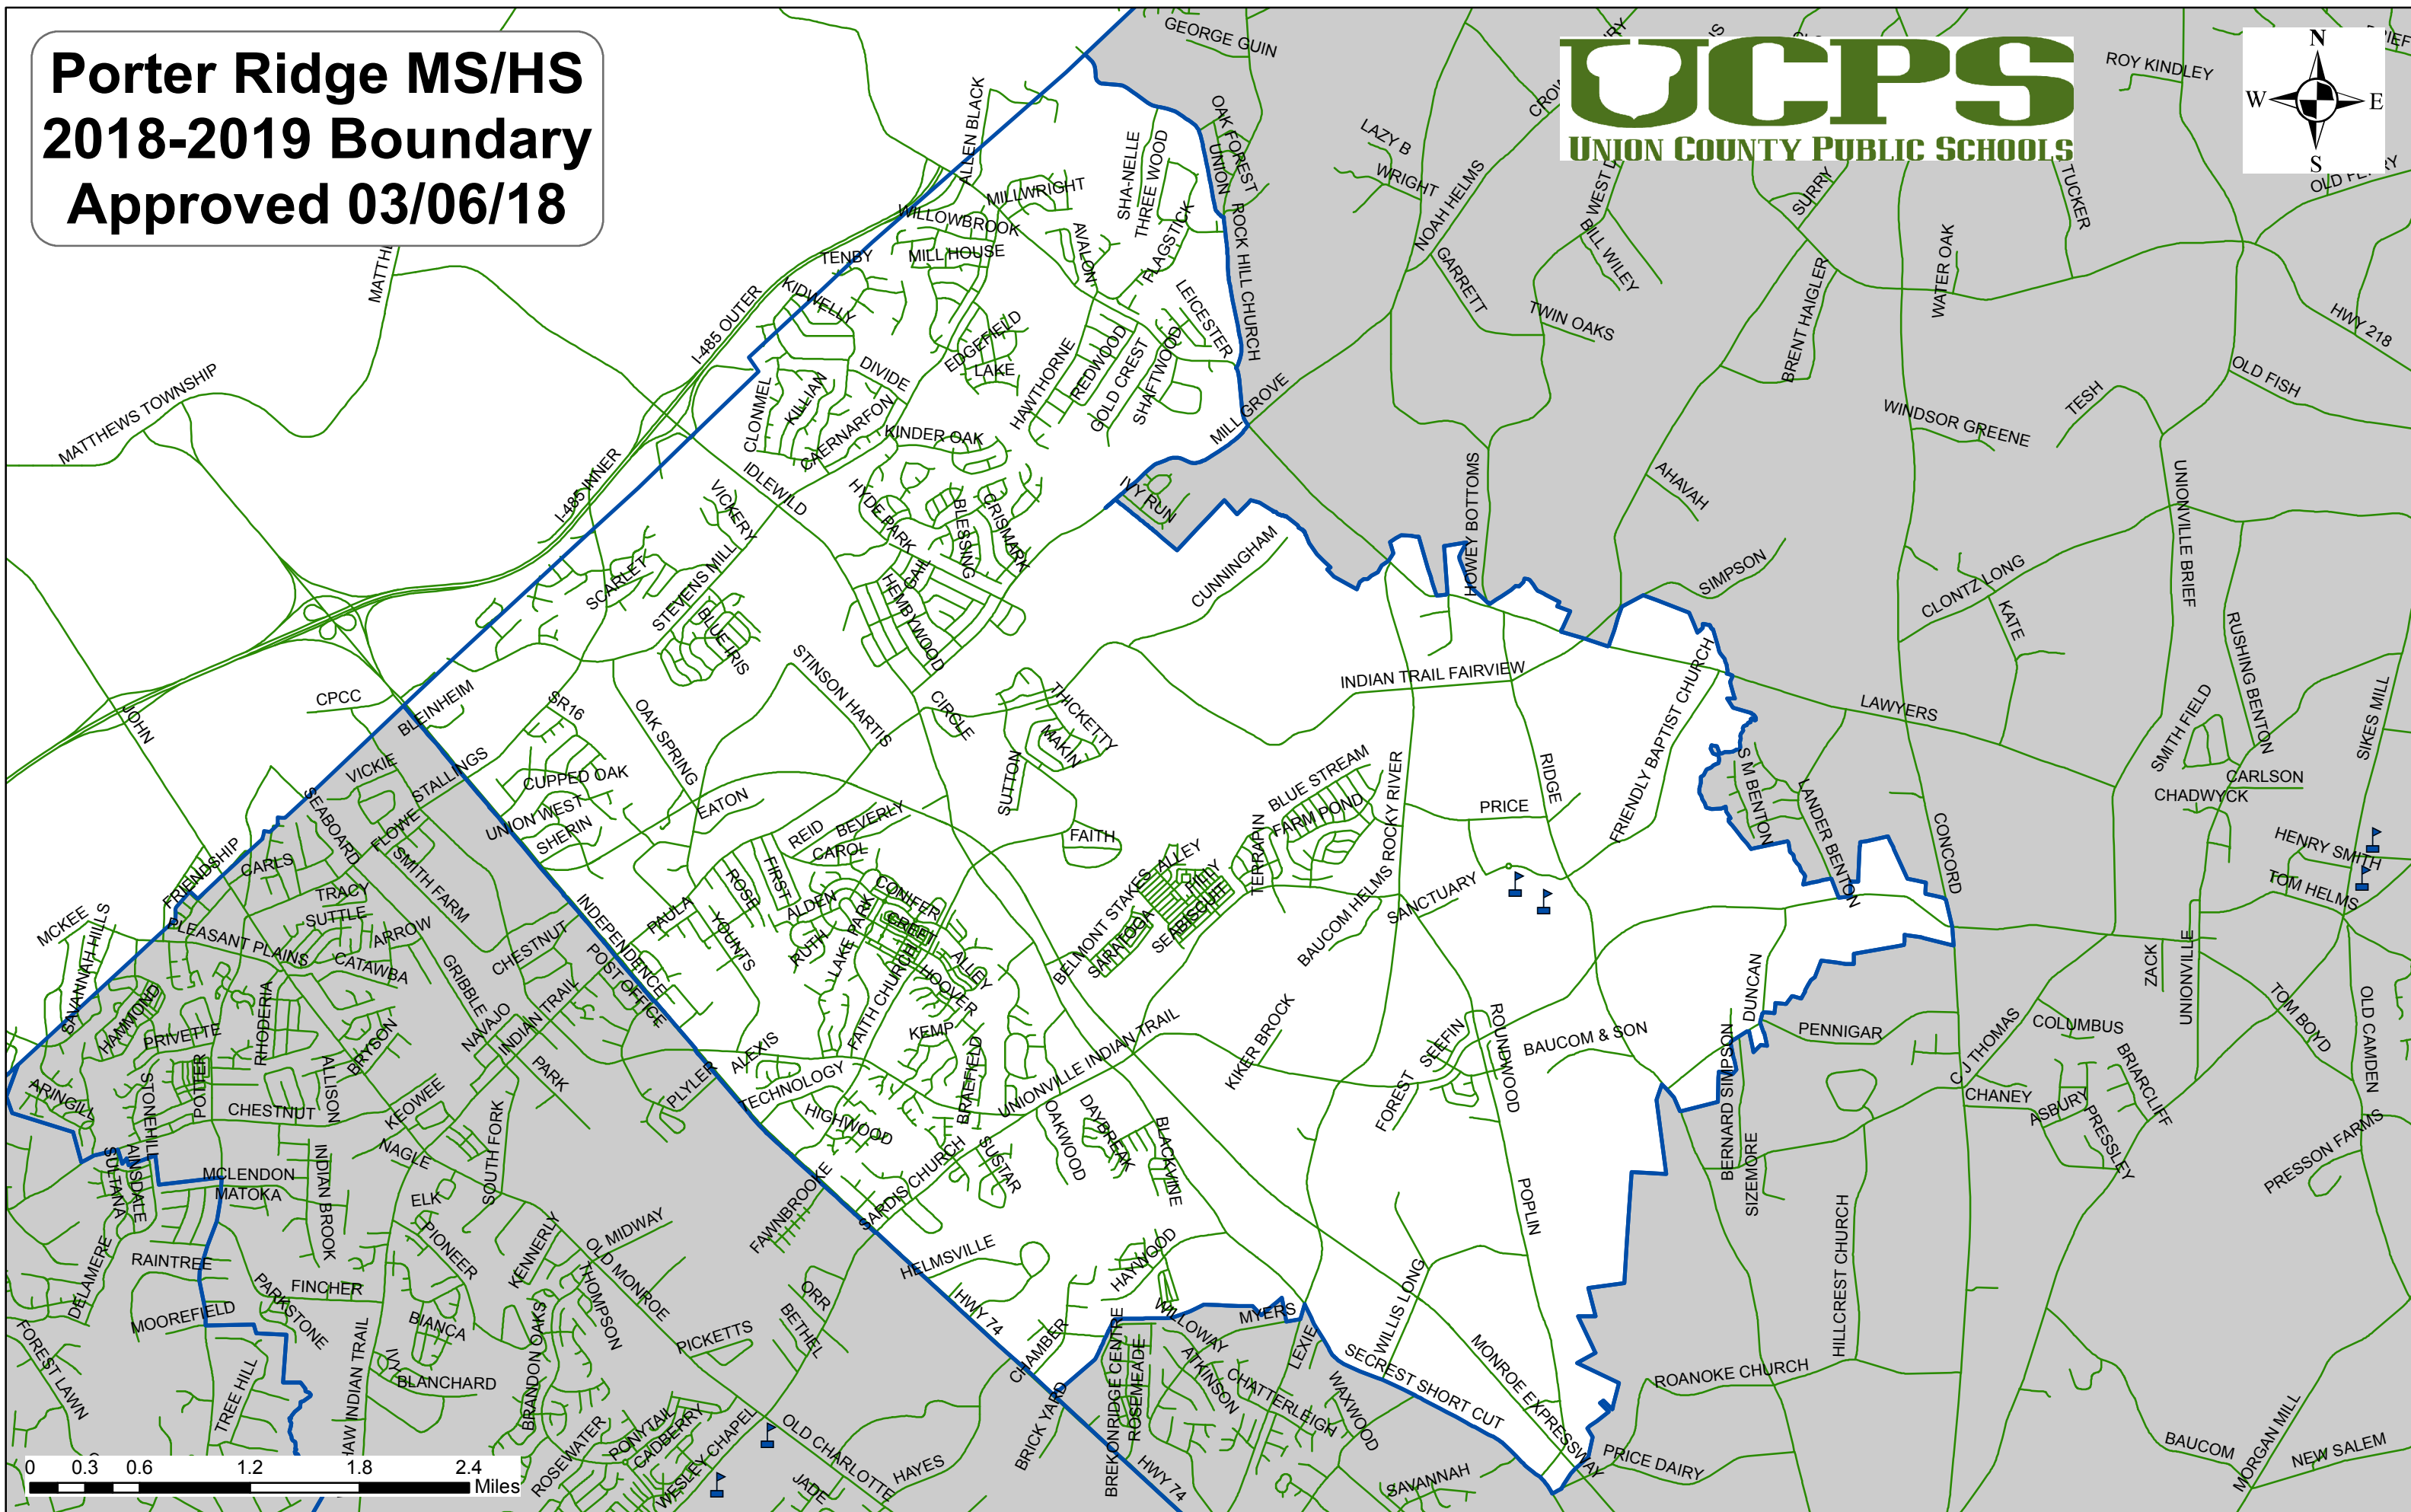

**Porter Ridge MS/HS
2018-2019 Boundary
Approved 03/06/18**

0 0.3 0.6 1.2 1.8 2.4 Miles