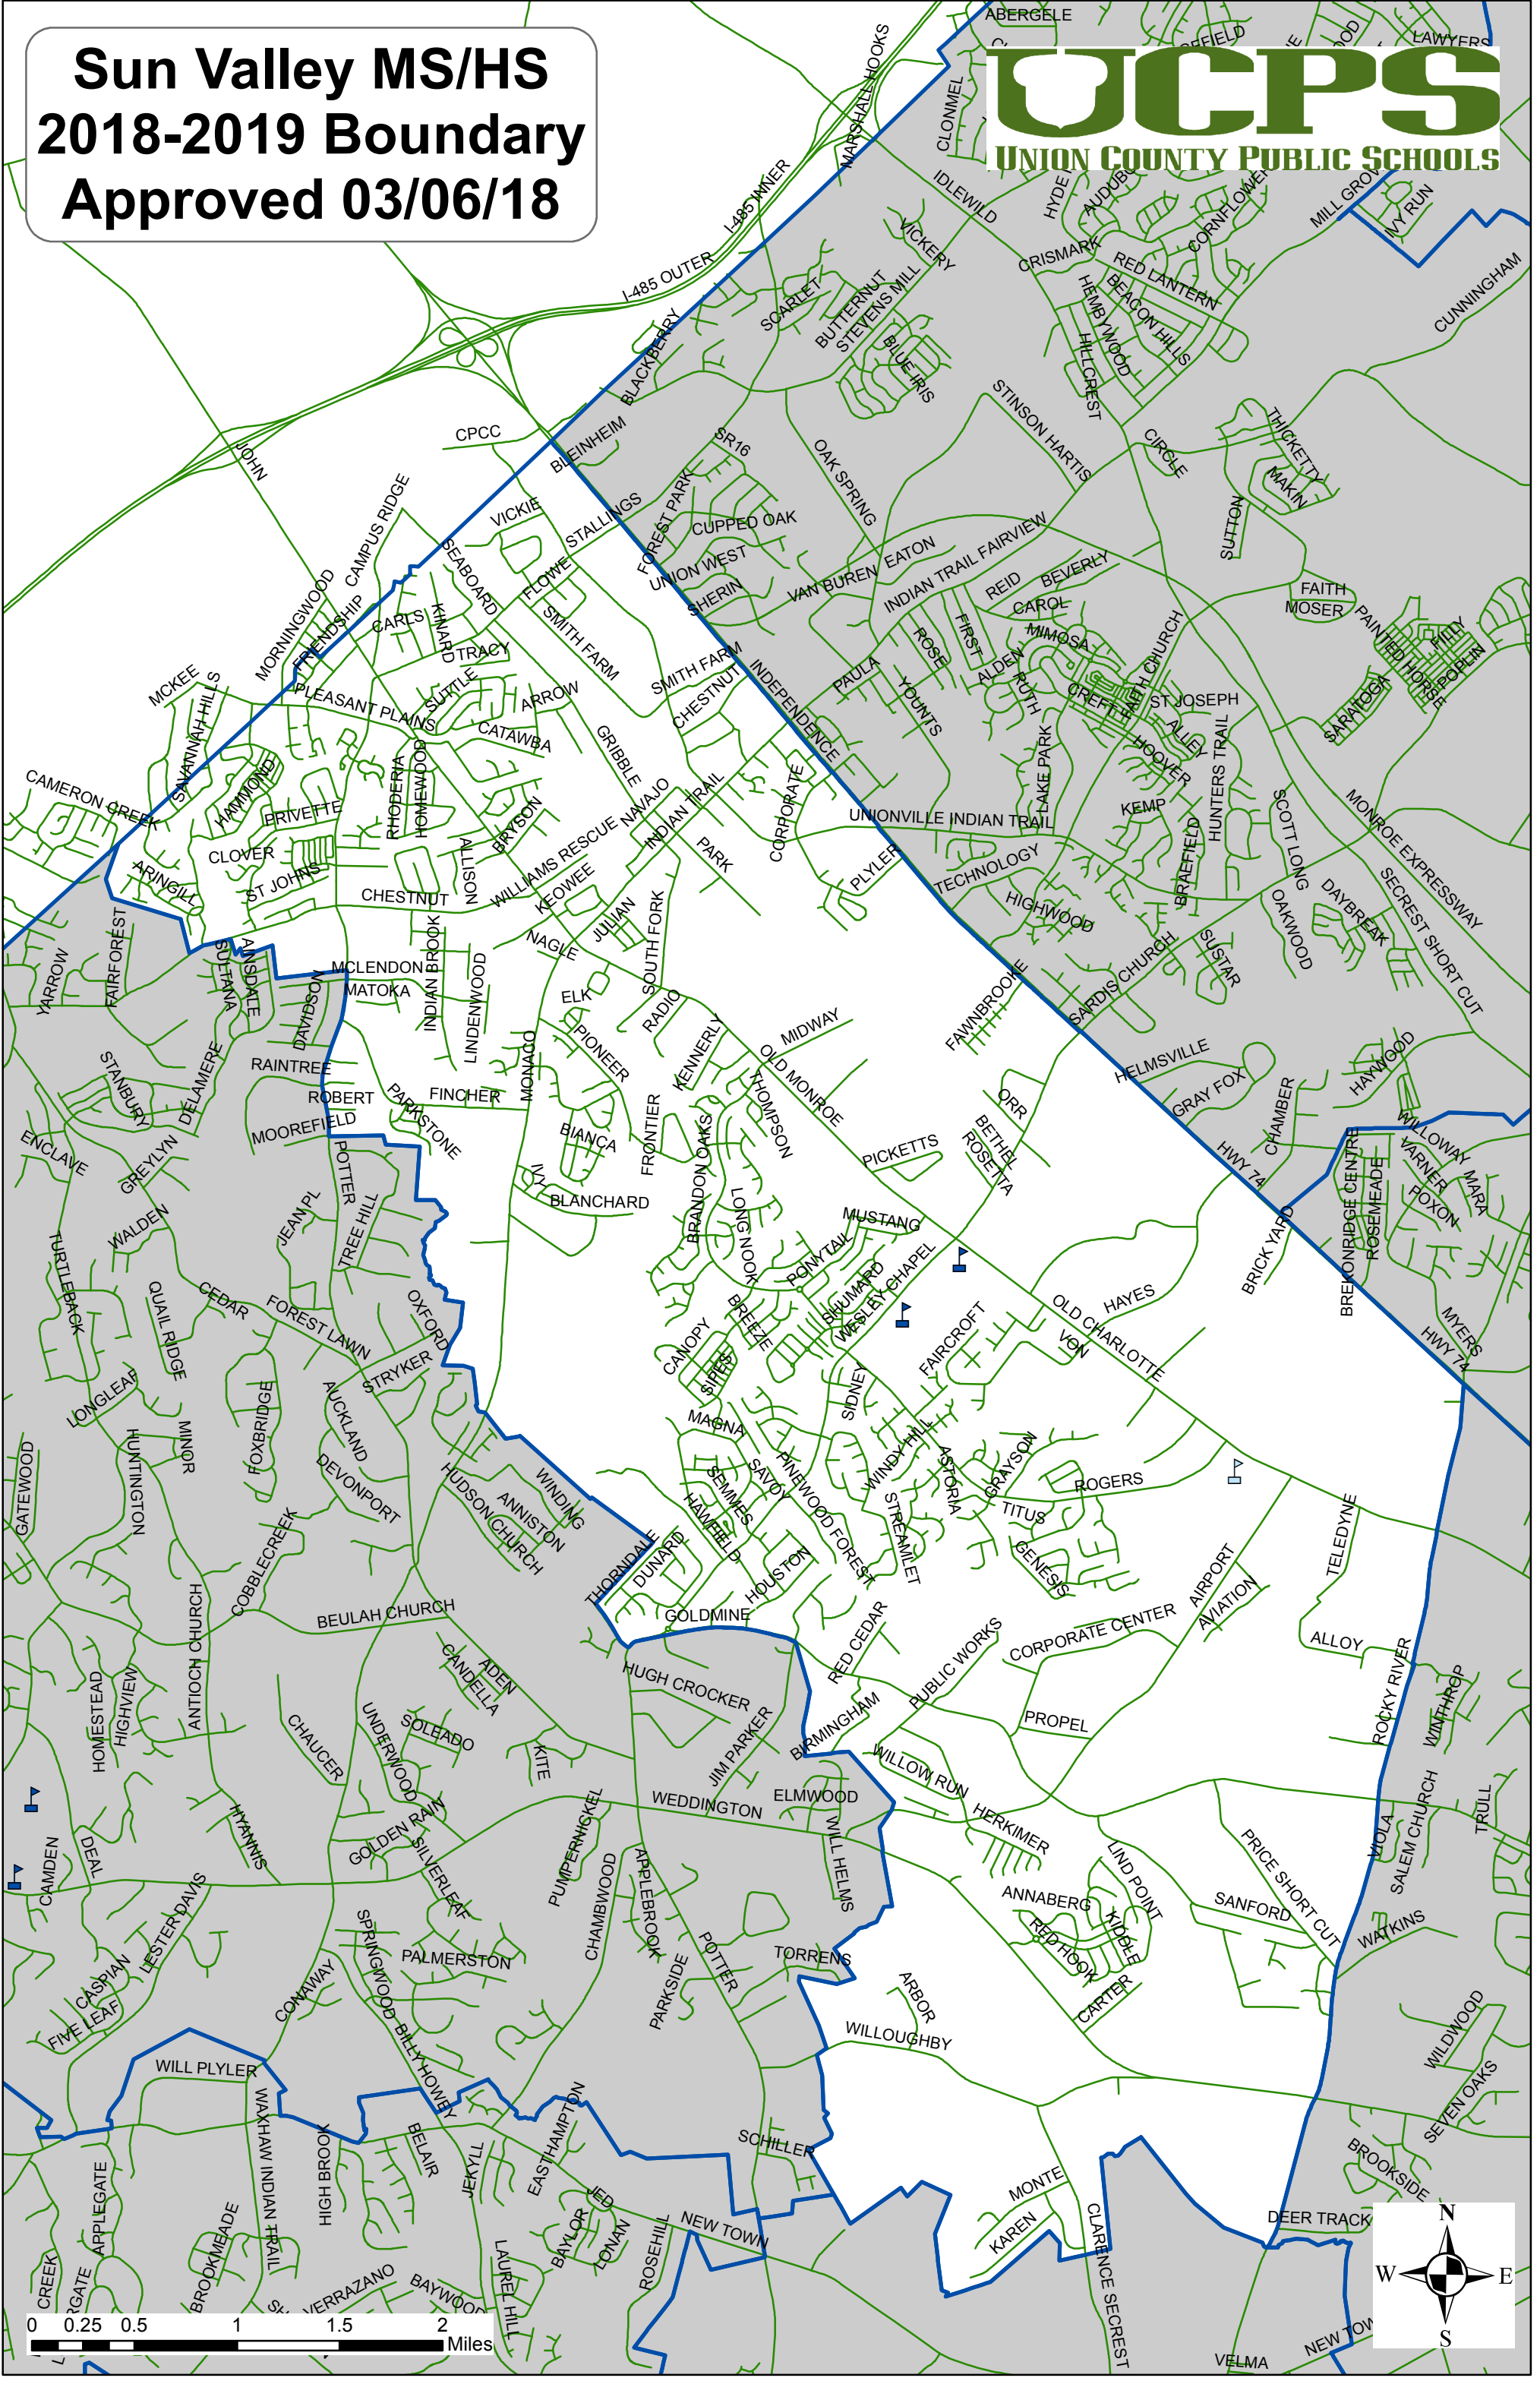

**Sun Valley MS/HS
2018-2019 Boundary
Approved 03/06/18**

0 0.25 0.5 1 1.5 2 Miles