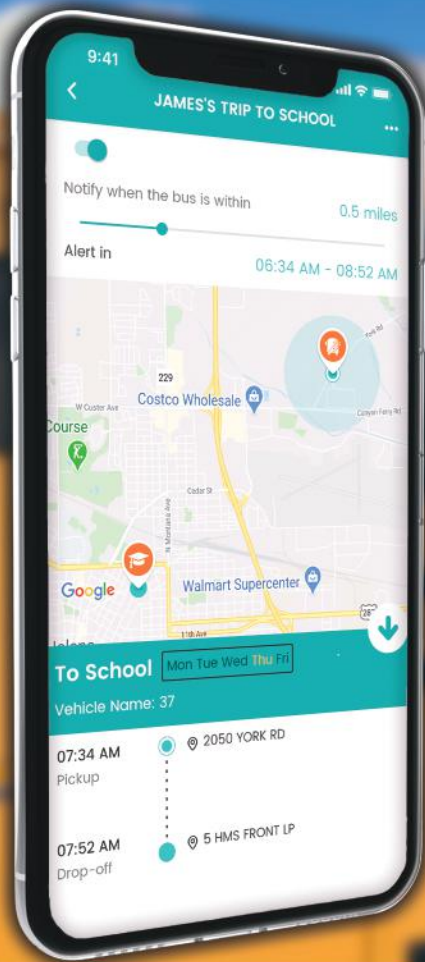

# Edulog Parent Portal

UP-TO-THE-MINUTE BUS ROUTE INFO

DOWNLOAD

### Parent Bus Tracking Application

- ▶ Where's My Bus?
- ▶ Bus Arrival Notifications
- ▶ Planned Stop Information
- ▶ Access to All Children in the Family
- ▶ Incoming Transportation Messages
- ▶ Apple (iOS) and Android
- ▶ Secure Access

### Real Time Bus Location Information

Edulog Parent Portal lets parents see the time and location planned for school bus arrival at their child's bus stop. The app also lets them view the location of the school bus to gauge arrival times each day and sends a push notification to their smartphone when the bus enters a user-defined geographic area around the stop. Parents only receive access by registering with data unique to their child. It's all information to help parents feel secure about their child's trip on the school bus!