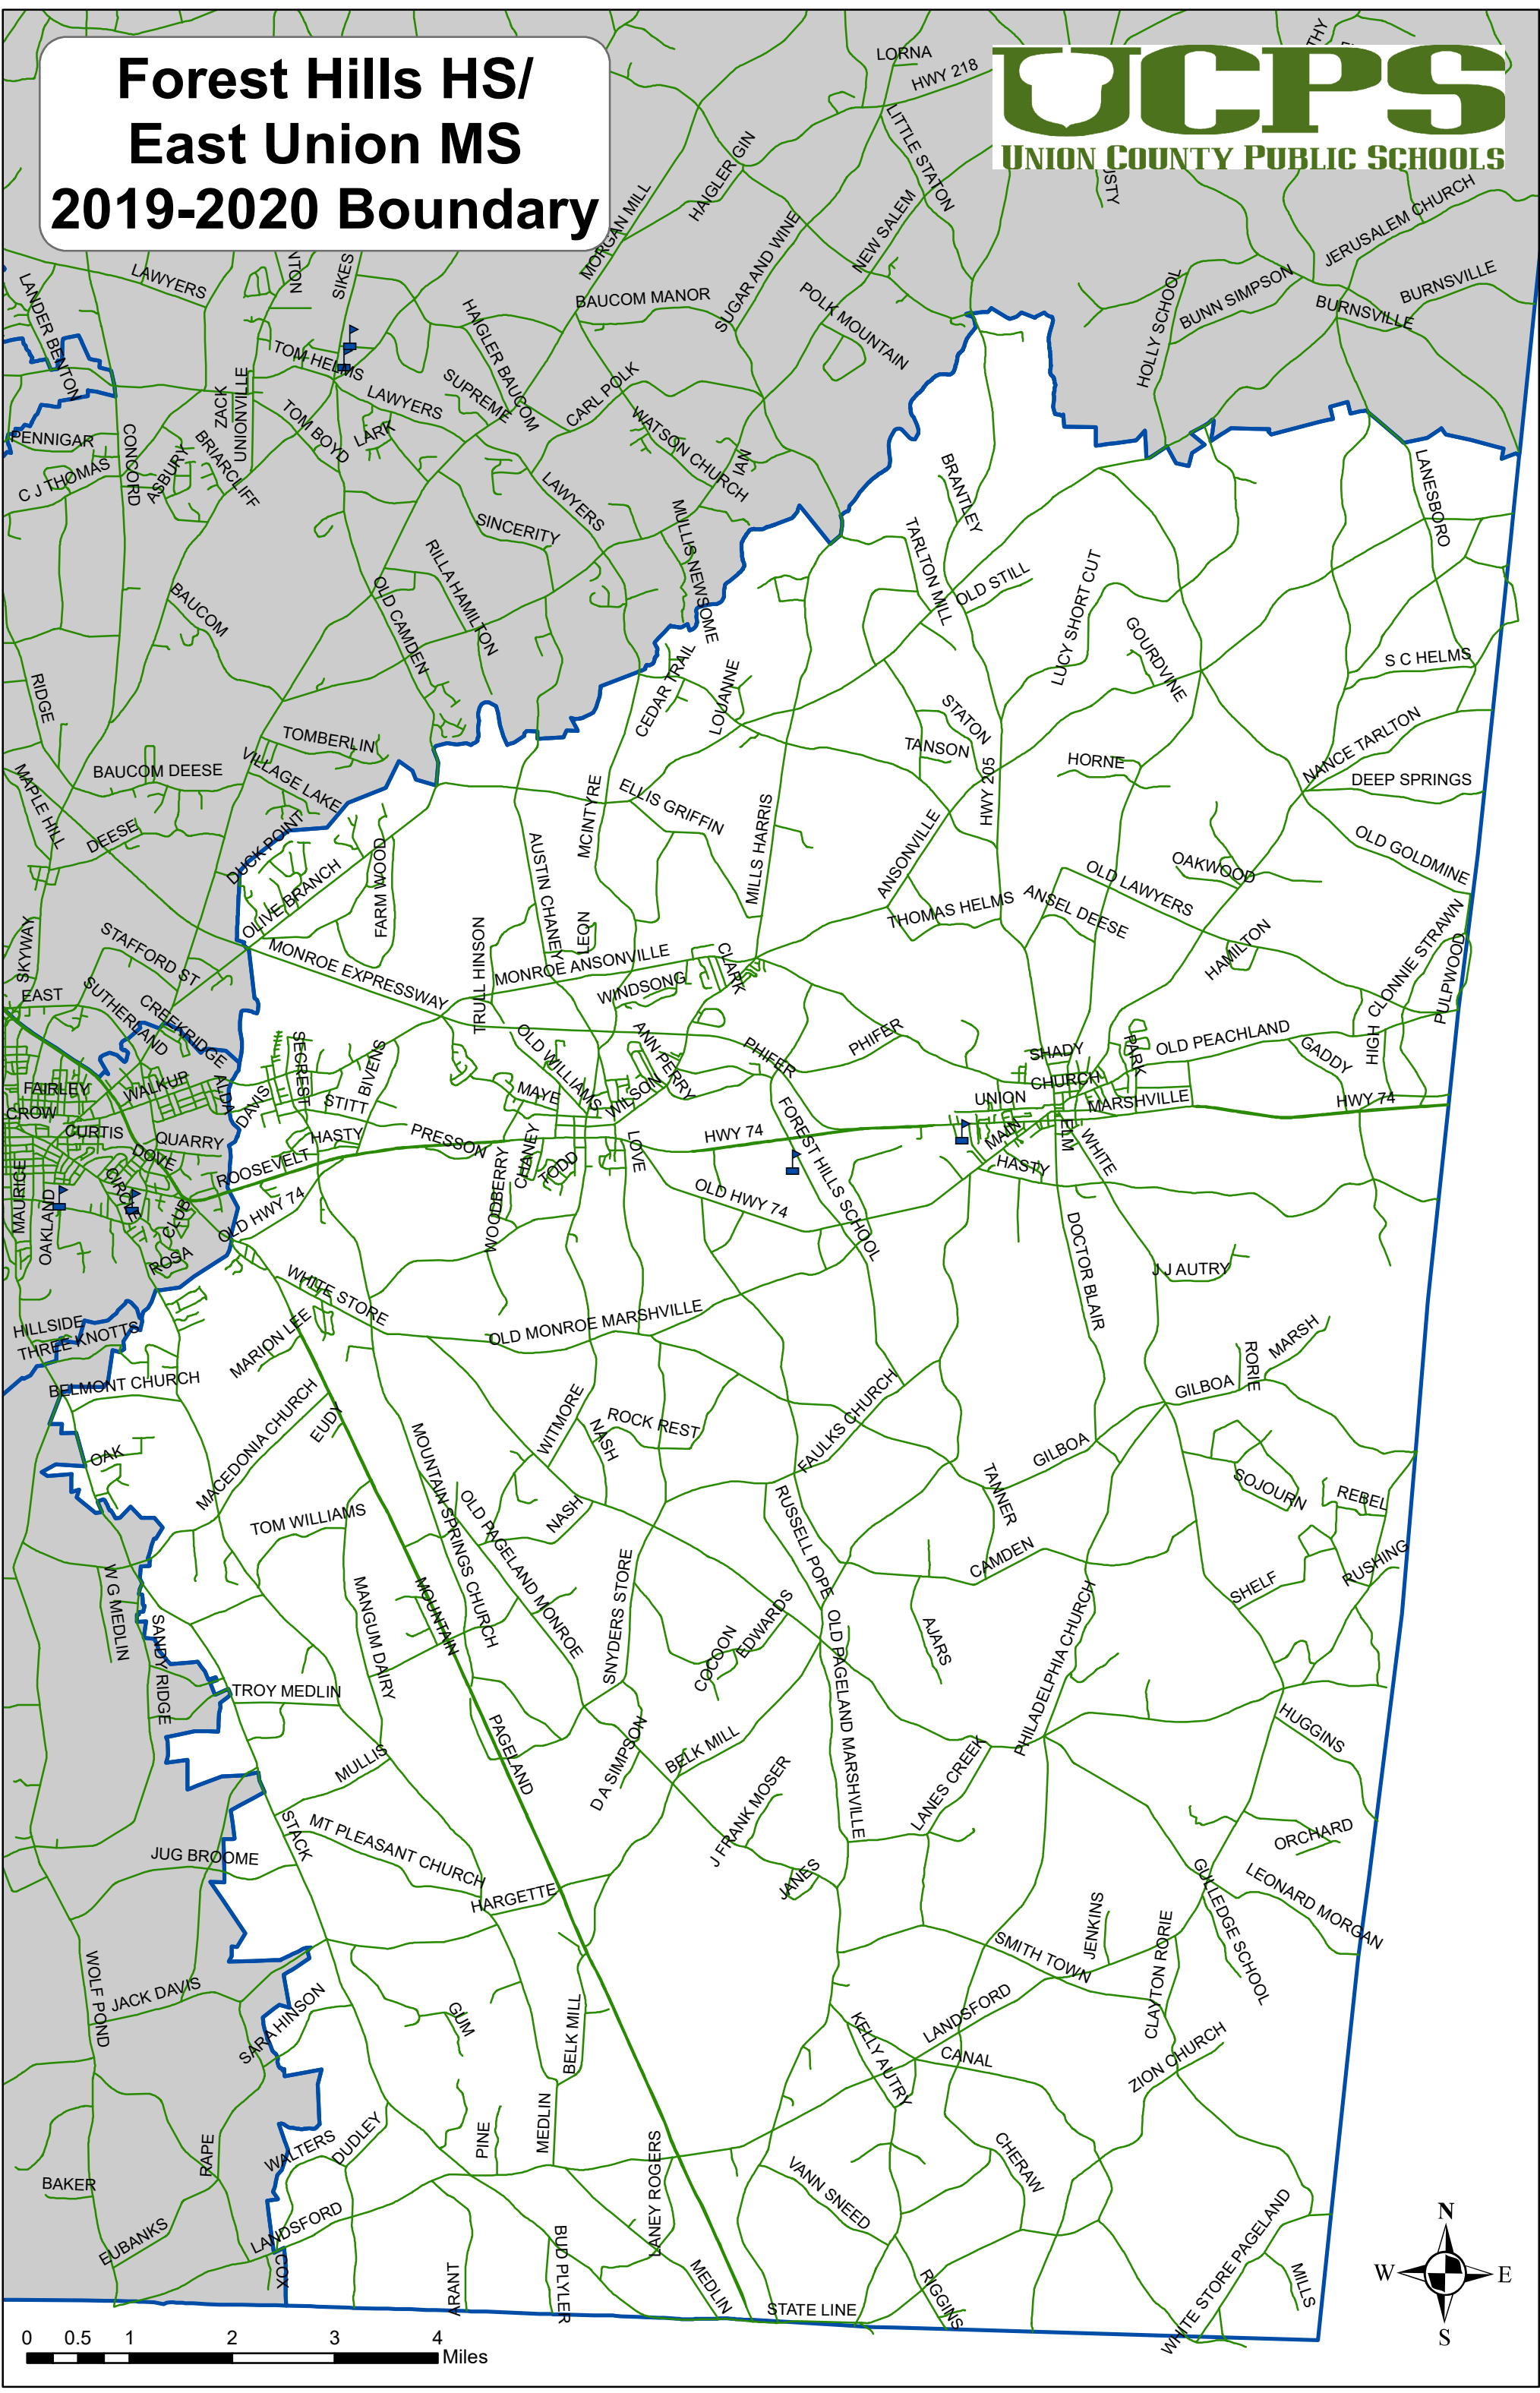

# Forest Hills HS/ East Union MS 2019-2020 Boundary

0 0.5 1 2 3 4 Miles