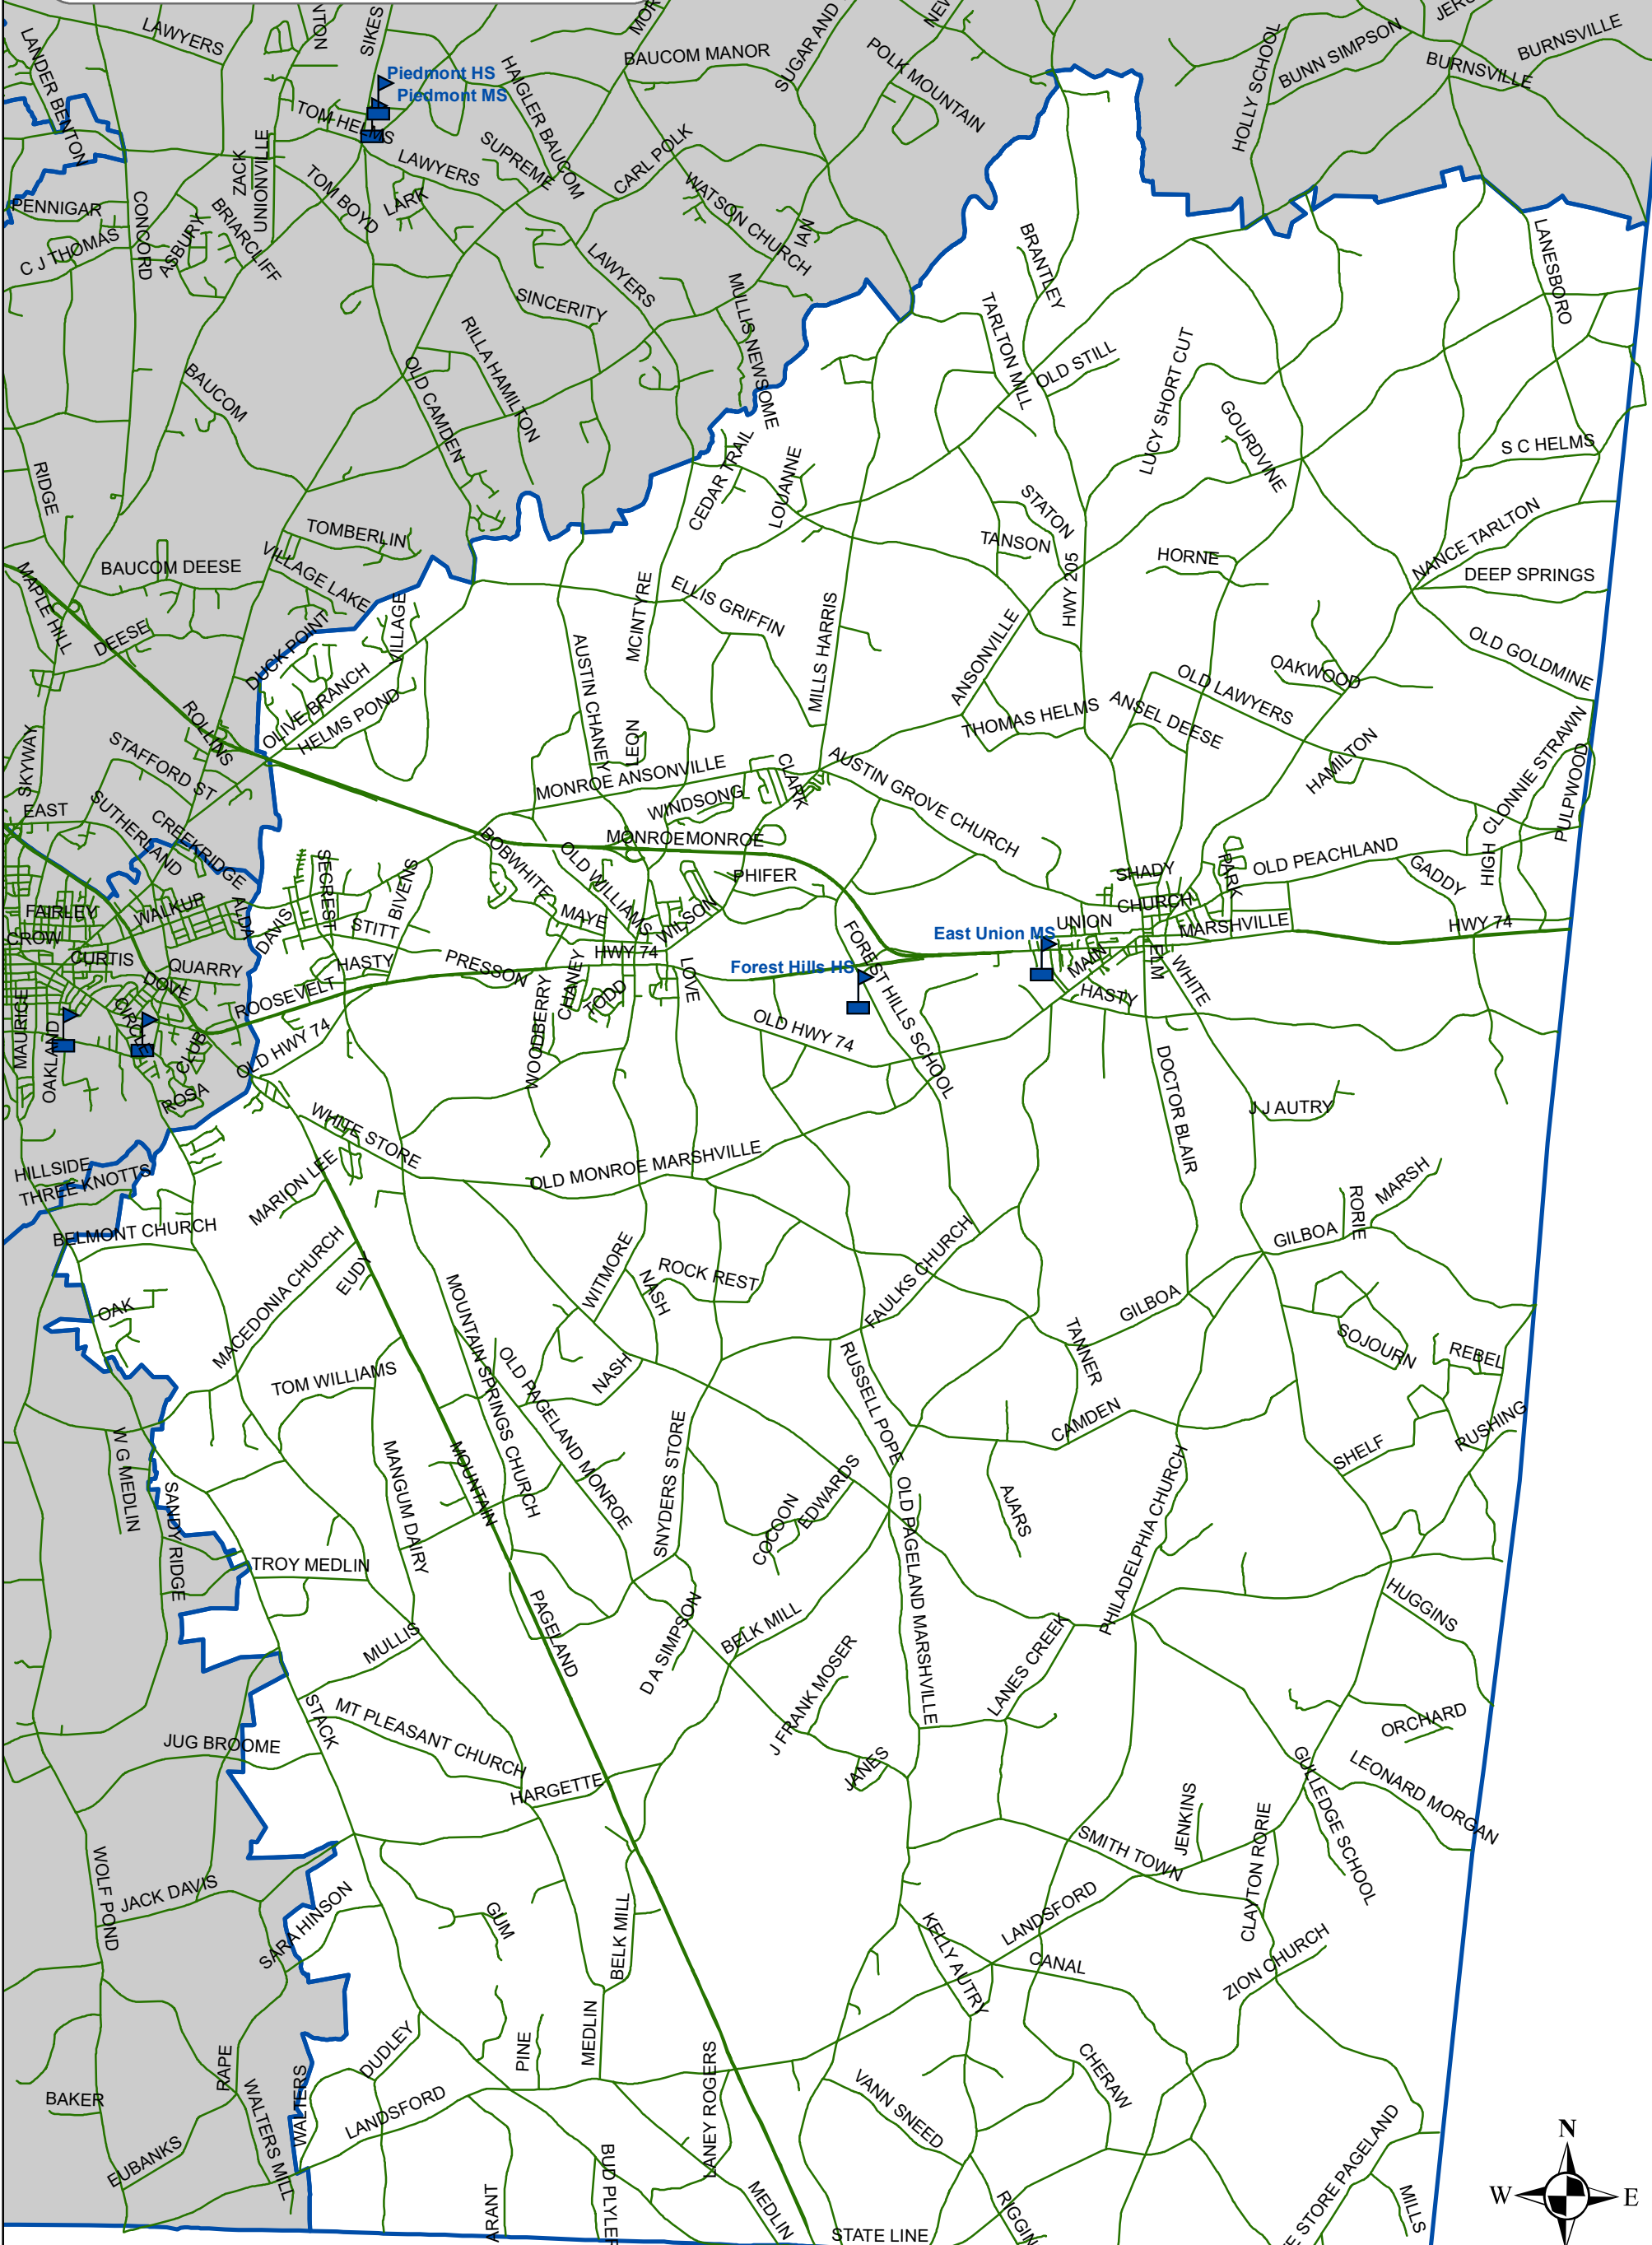

# Forest Hills HS/ East Union MS 2021-2022 Boundary

0 0.5 1 2 3 4 Miles