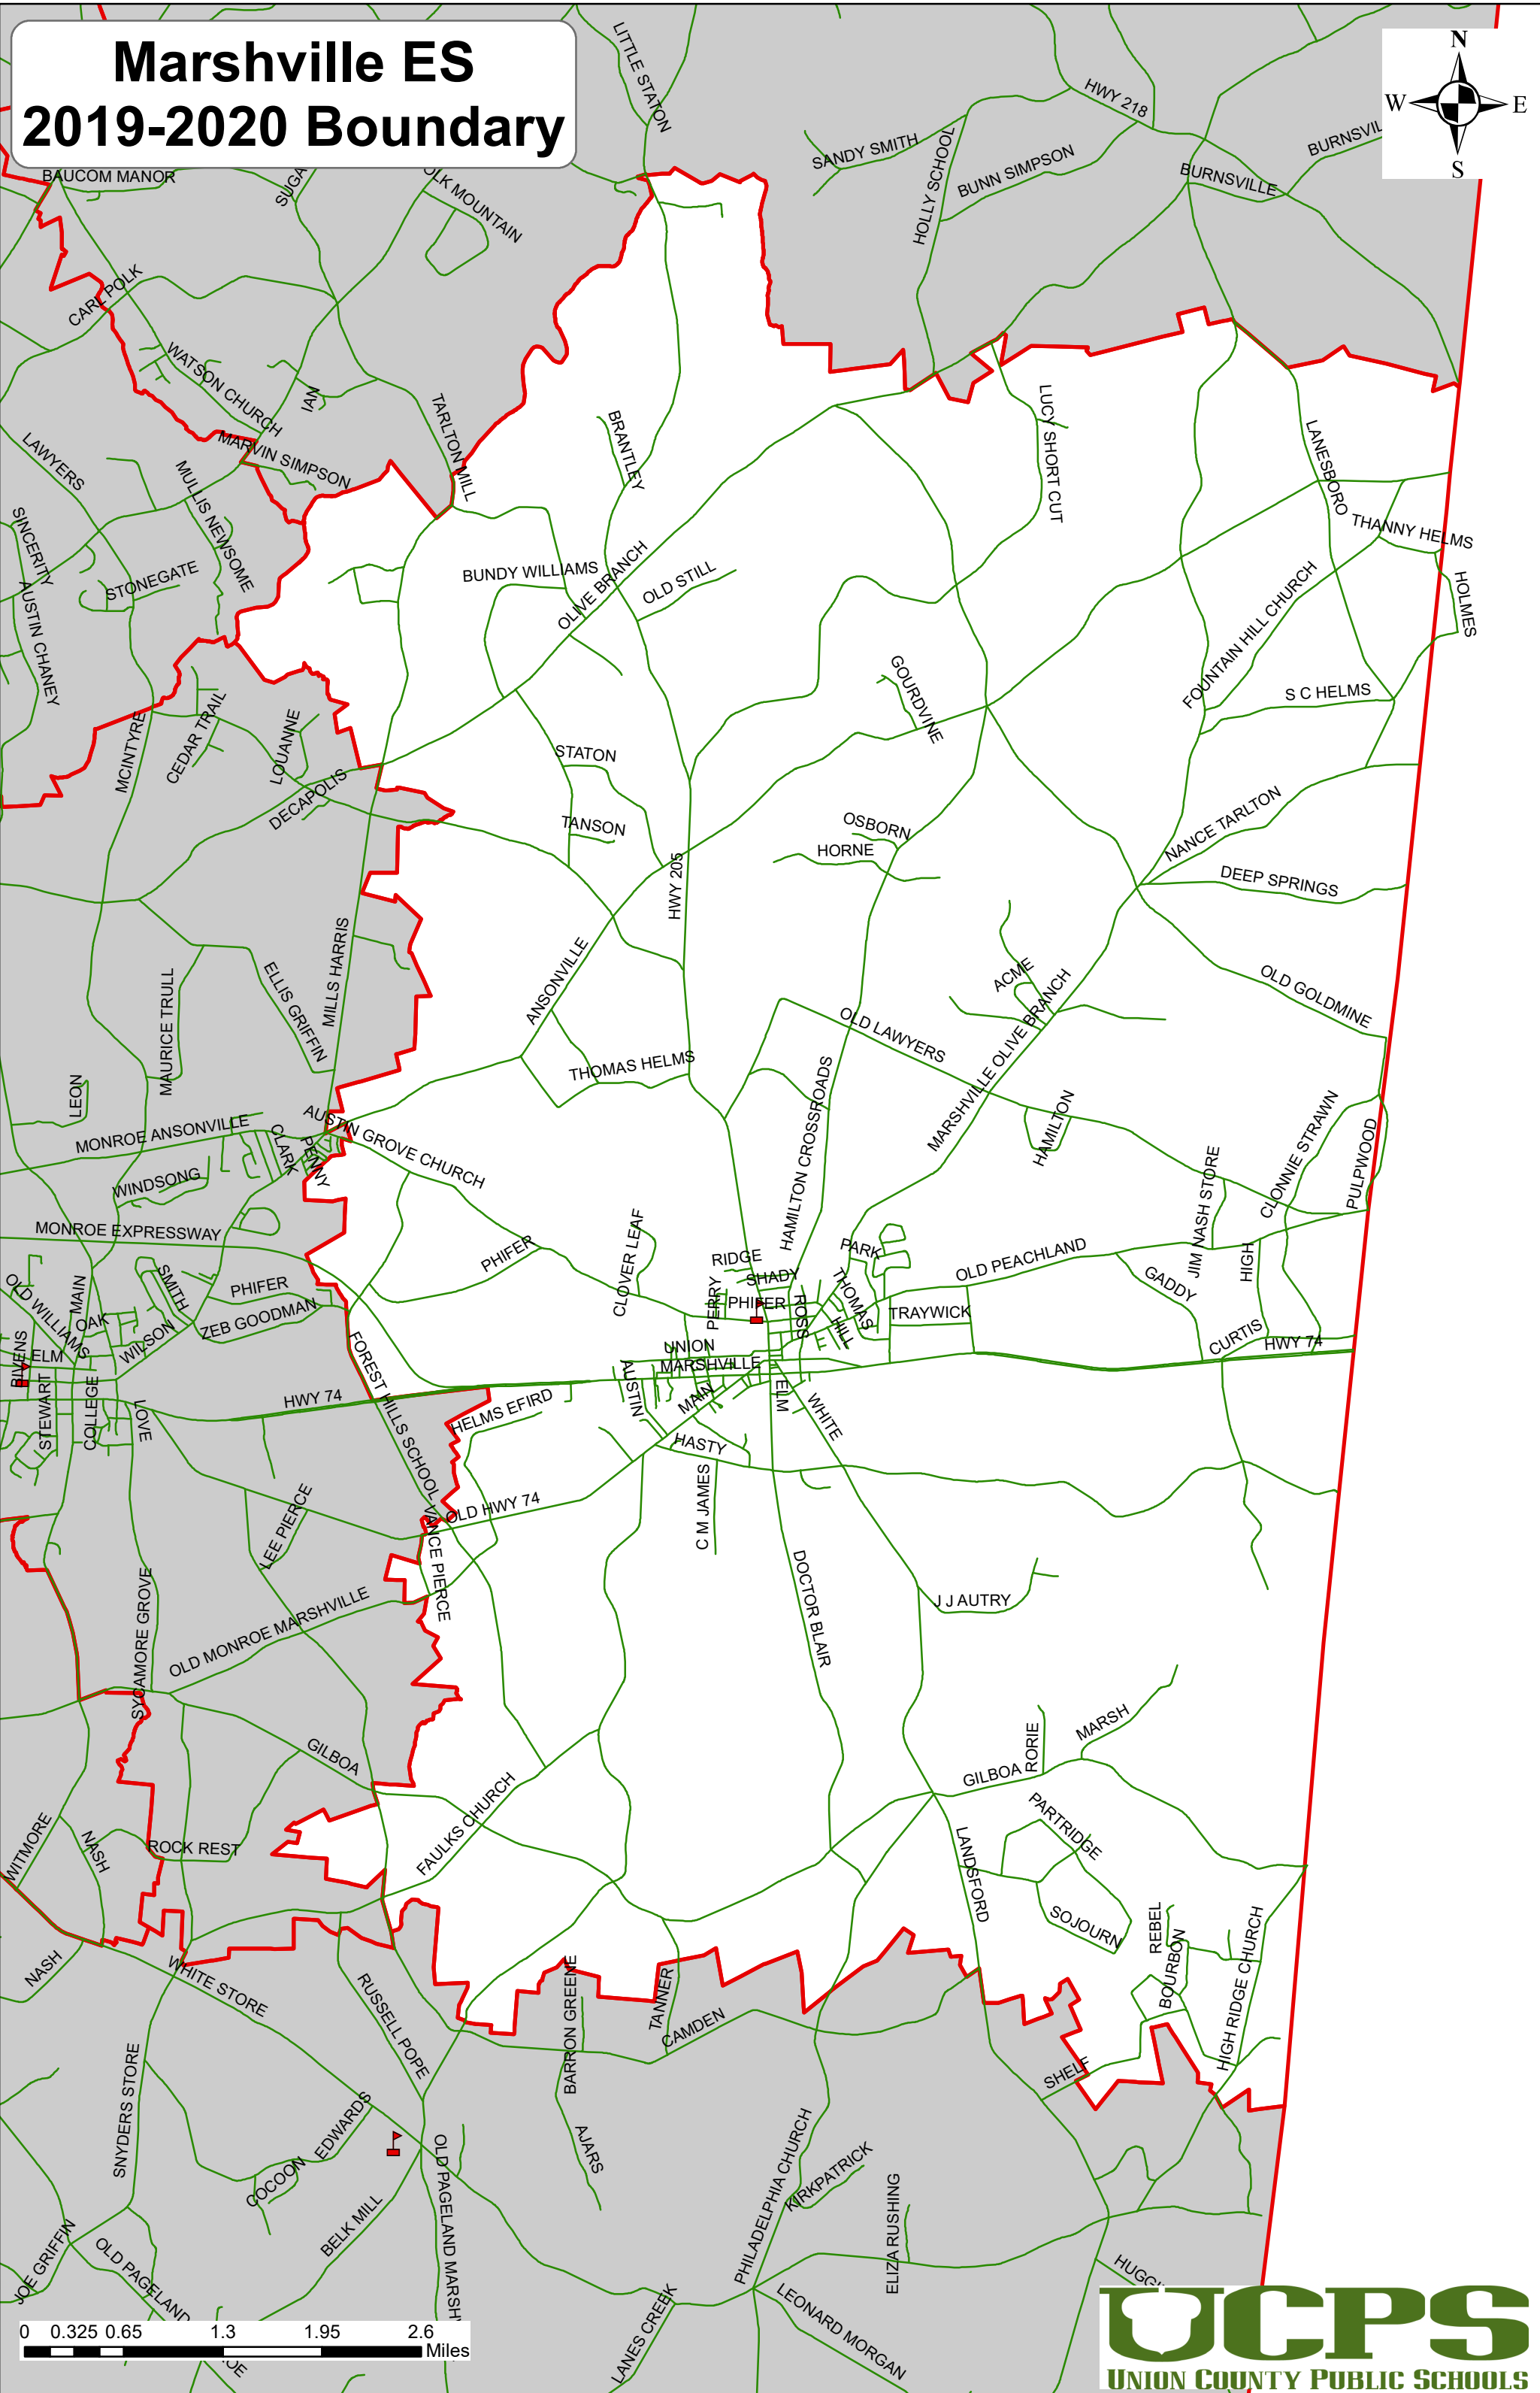

# Marshville ES 2019-2020 Boundary

0 0.325 0.65 1.3 1.95 2.6 Miles