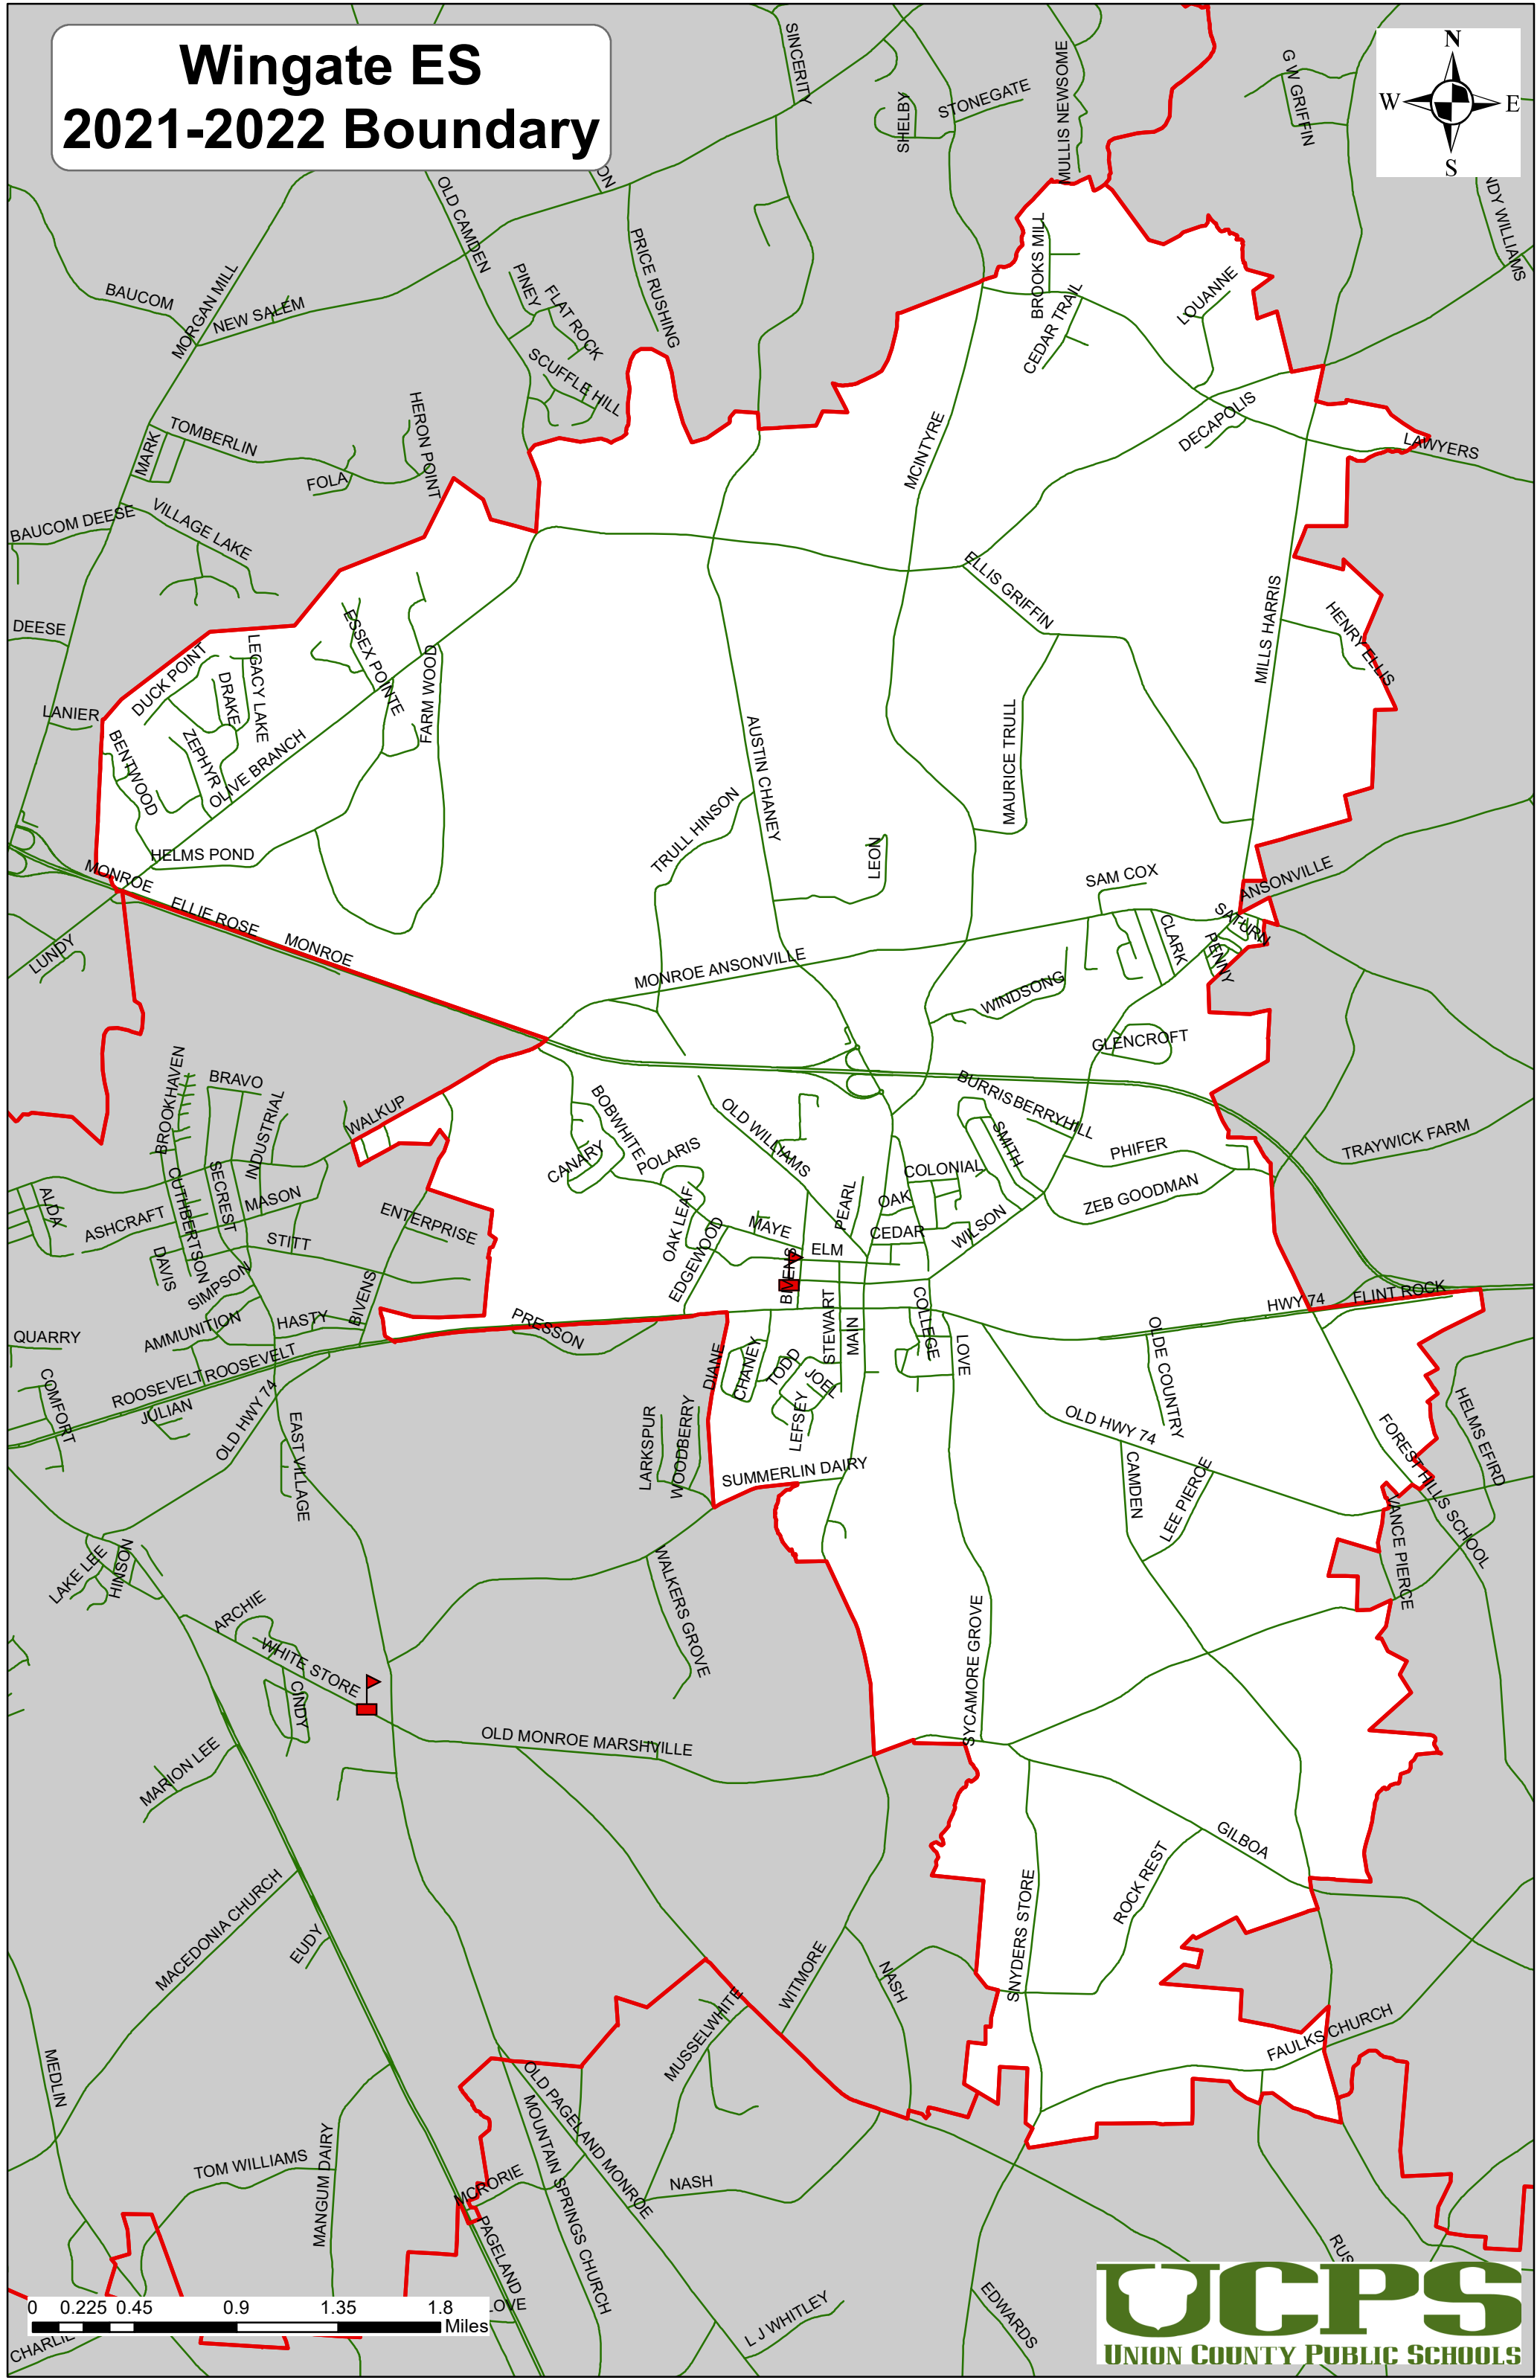

Wingate ES 2021-2022 Boundary

0 0.225 0.45 0.9 1.35 1.8 Miles