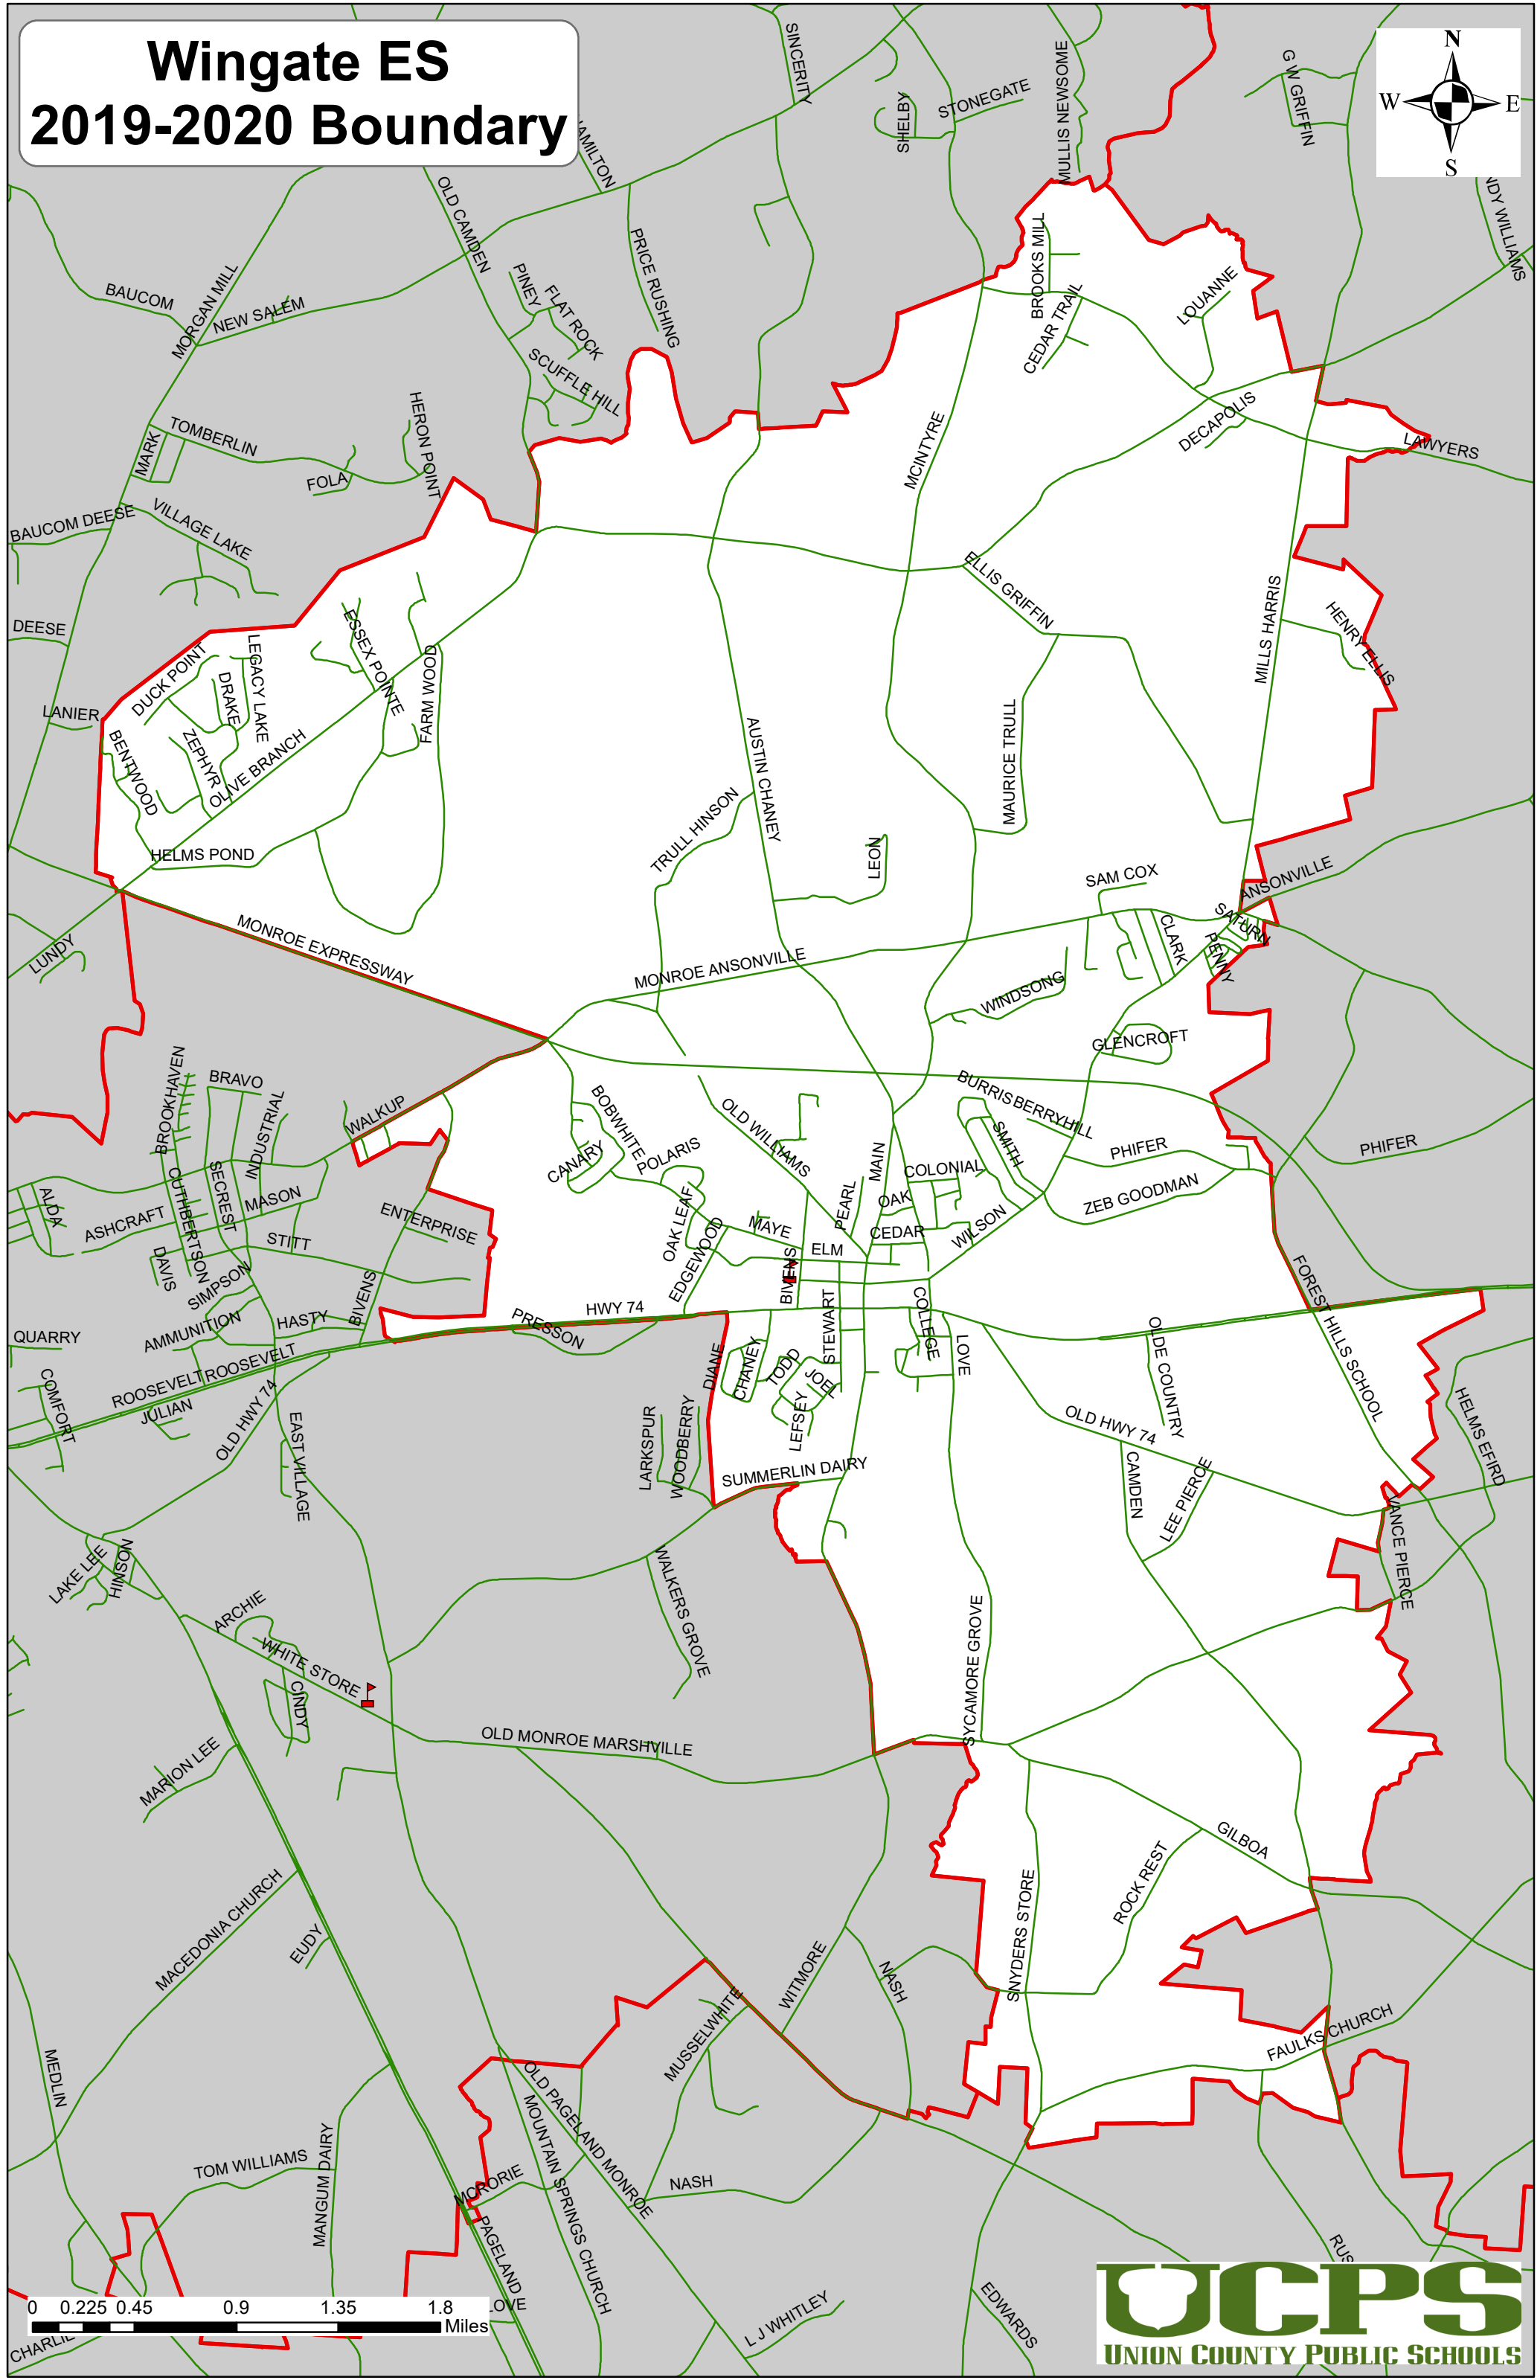

# Wingate ES 2019-2020 Boundary

0 0.225 0.45 0.9 1.35 1.8 Miles