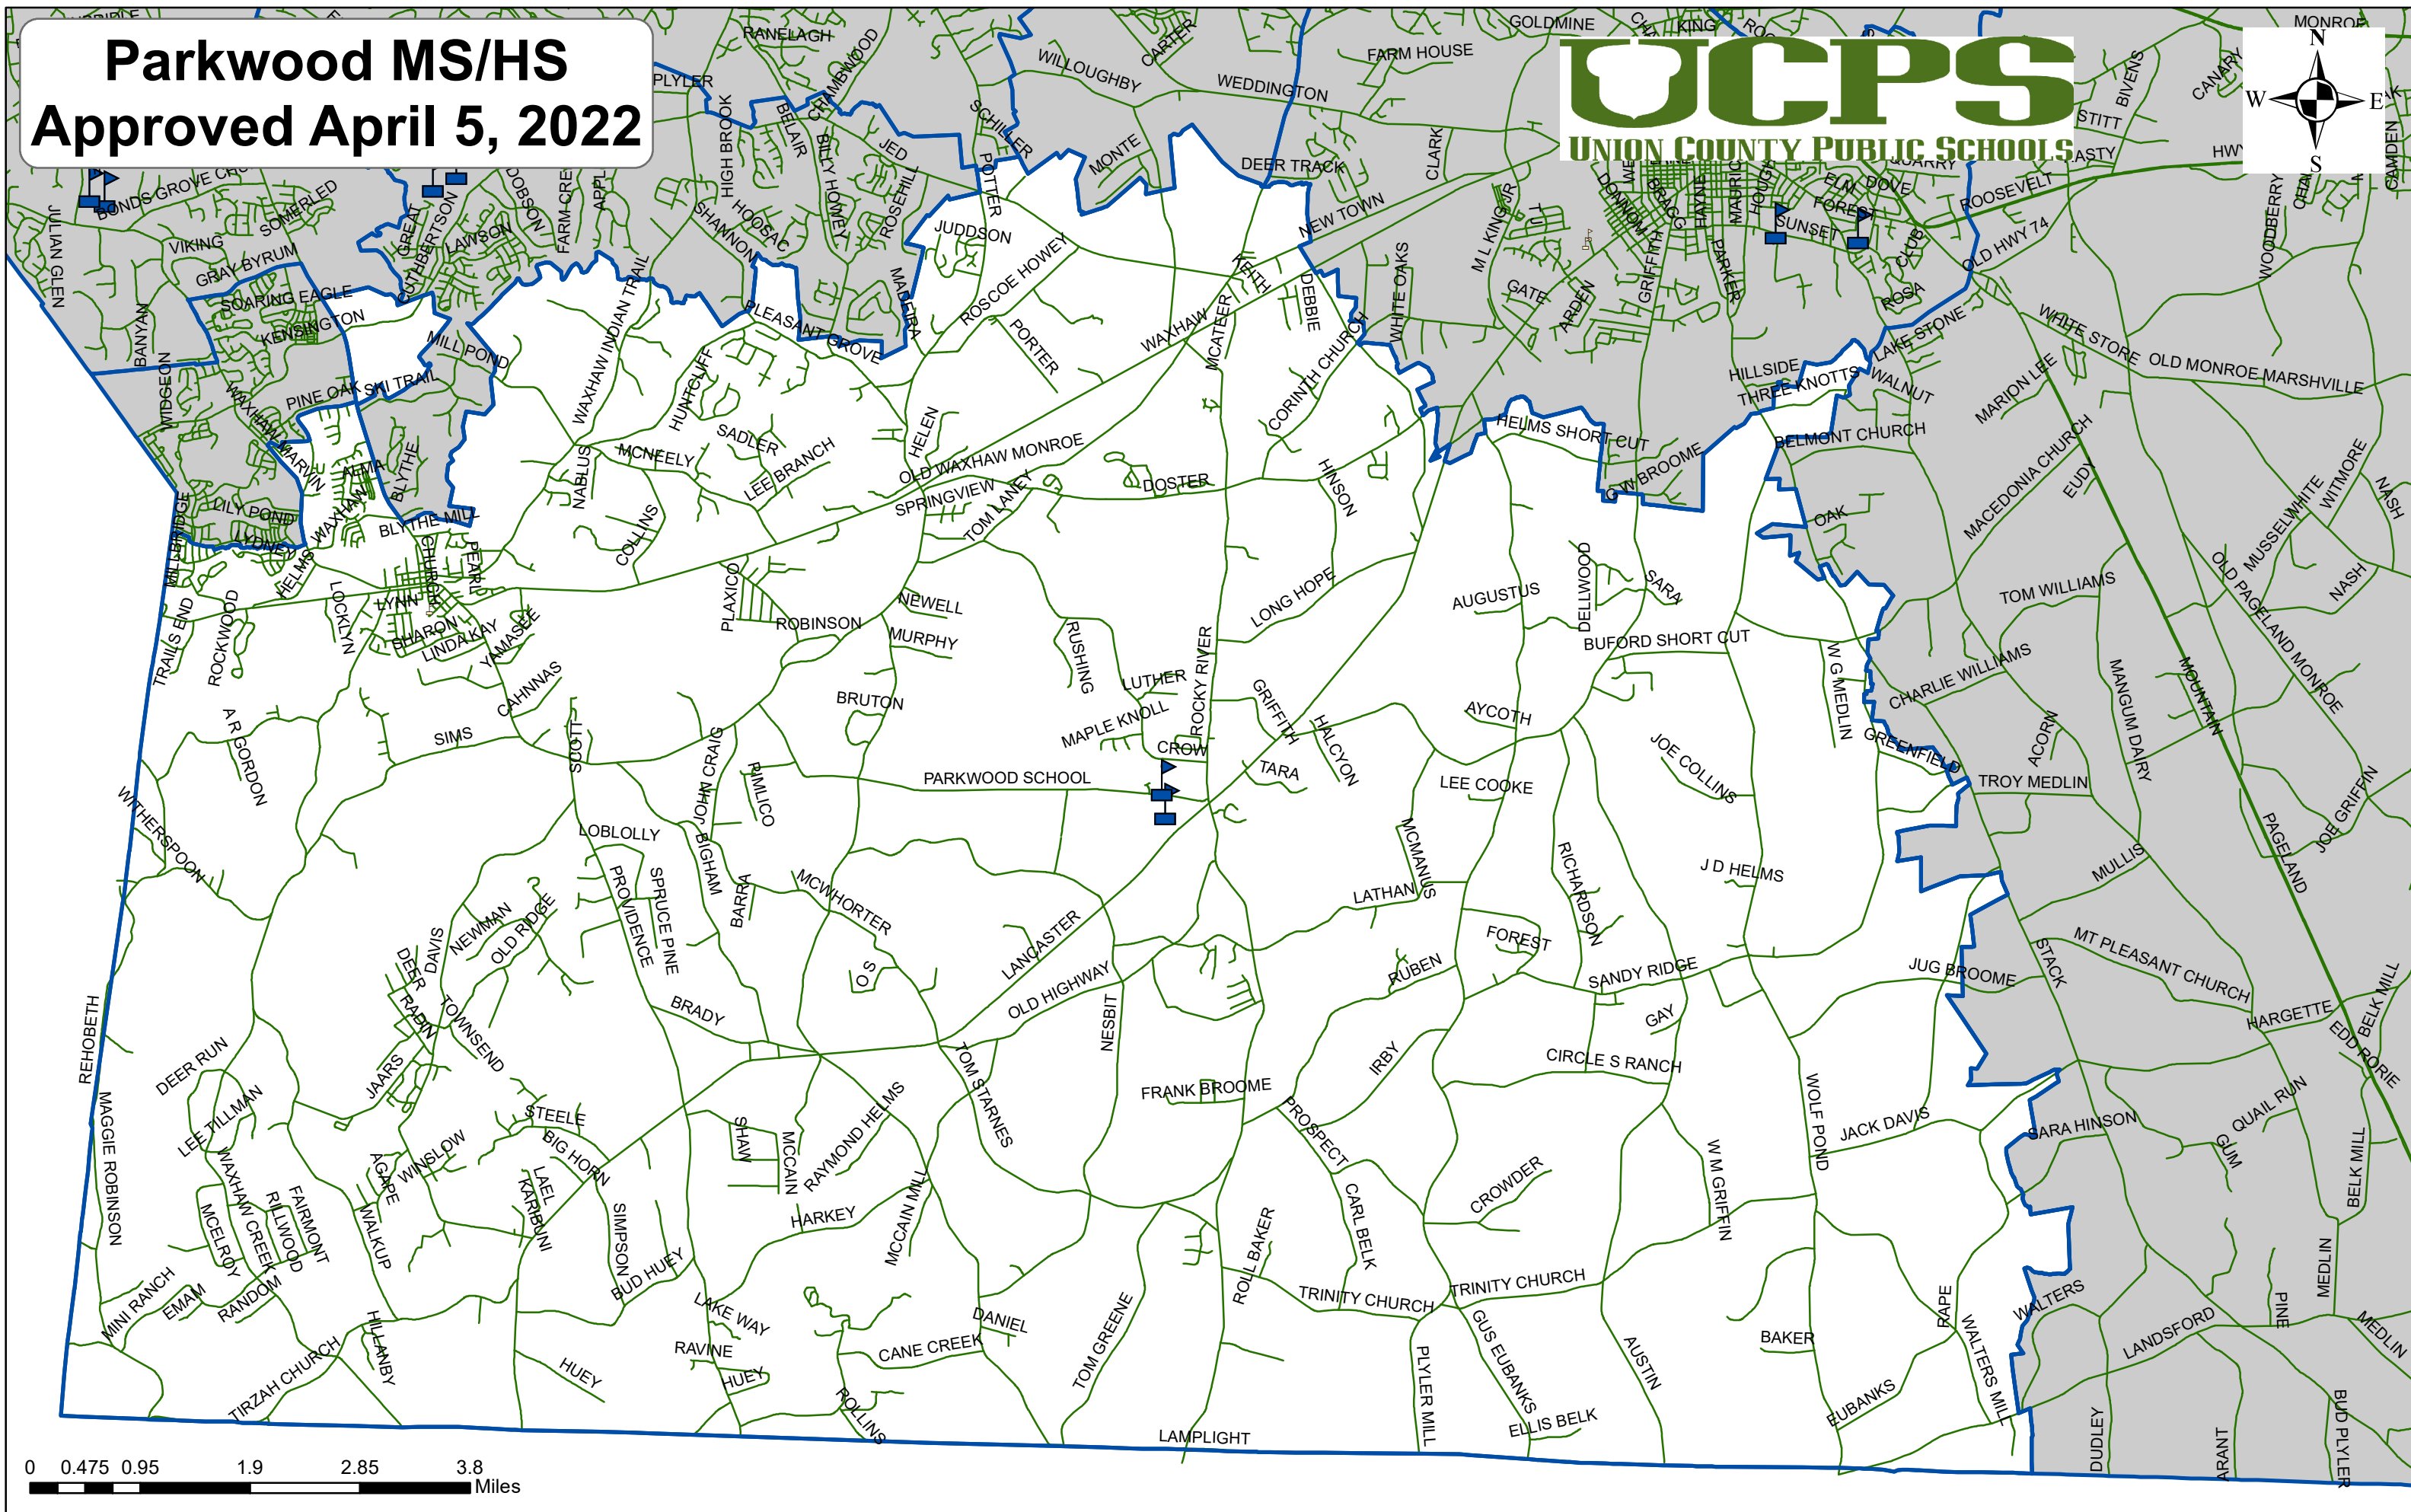

# Parkwood MS/HS

Approved April 5, 2022

0 0.475 0.95 1.9 2.85 3.8 Miles