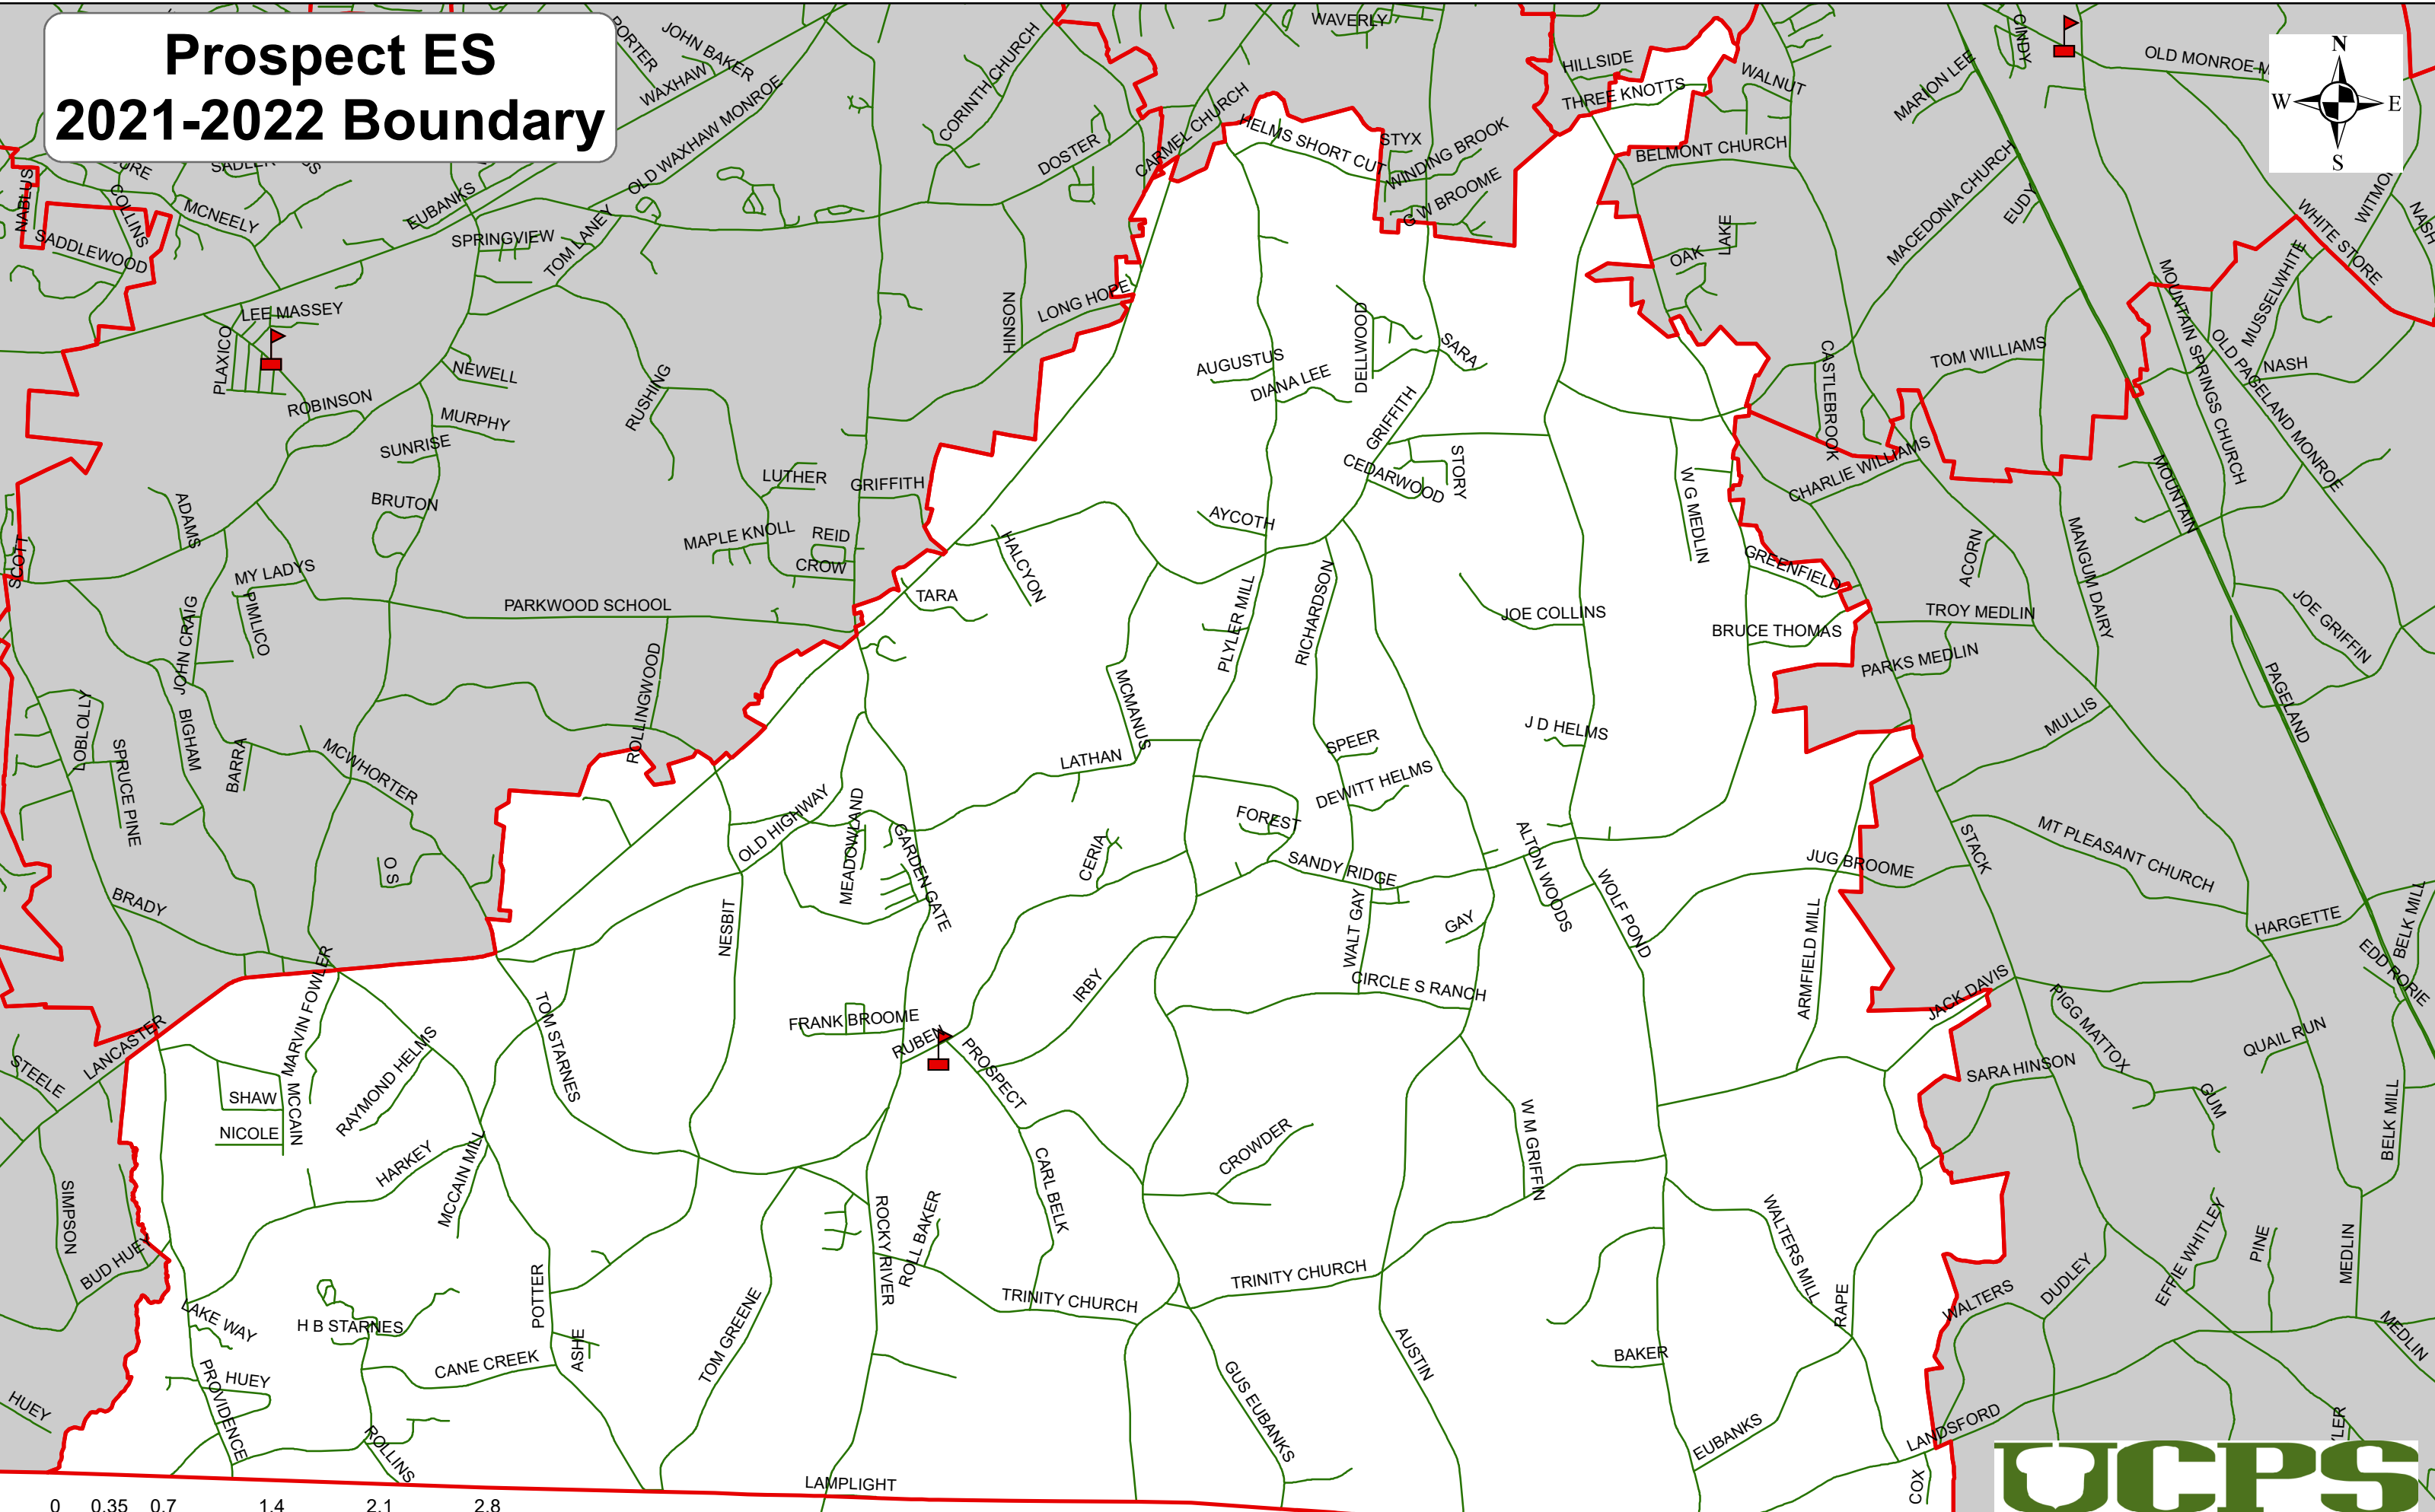

Prospect ES 2021-2022 Boundary

0 0.35 0.7 1.4 2.1 2.8 Miles