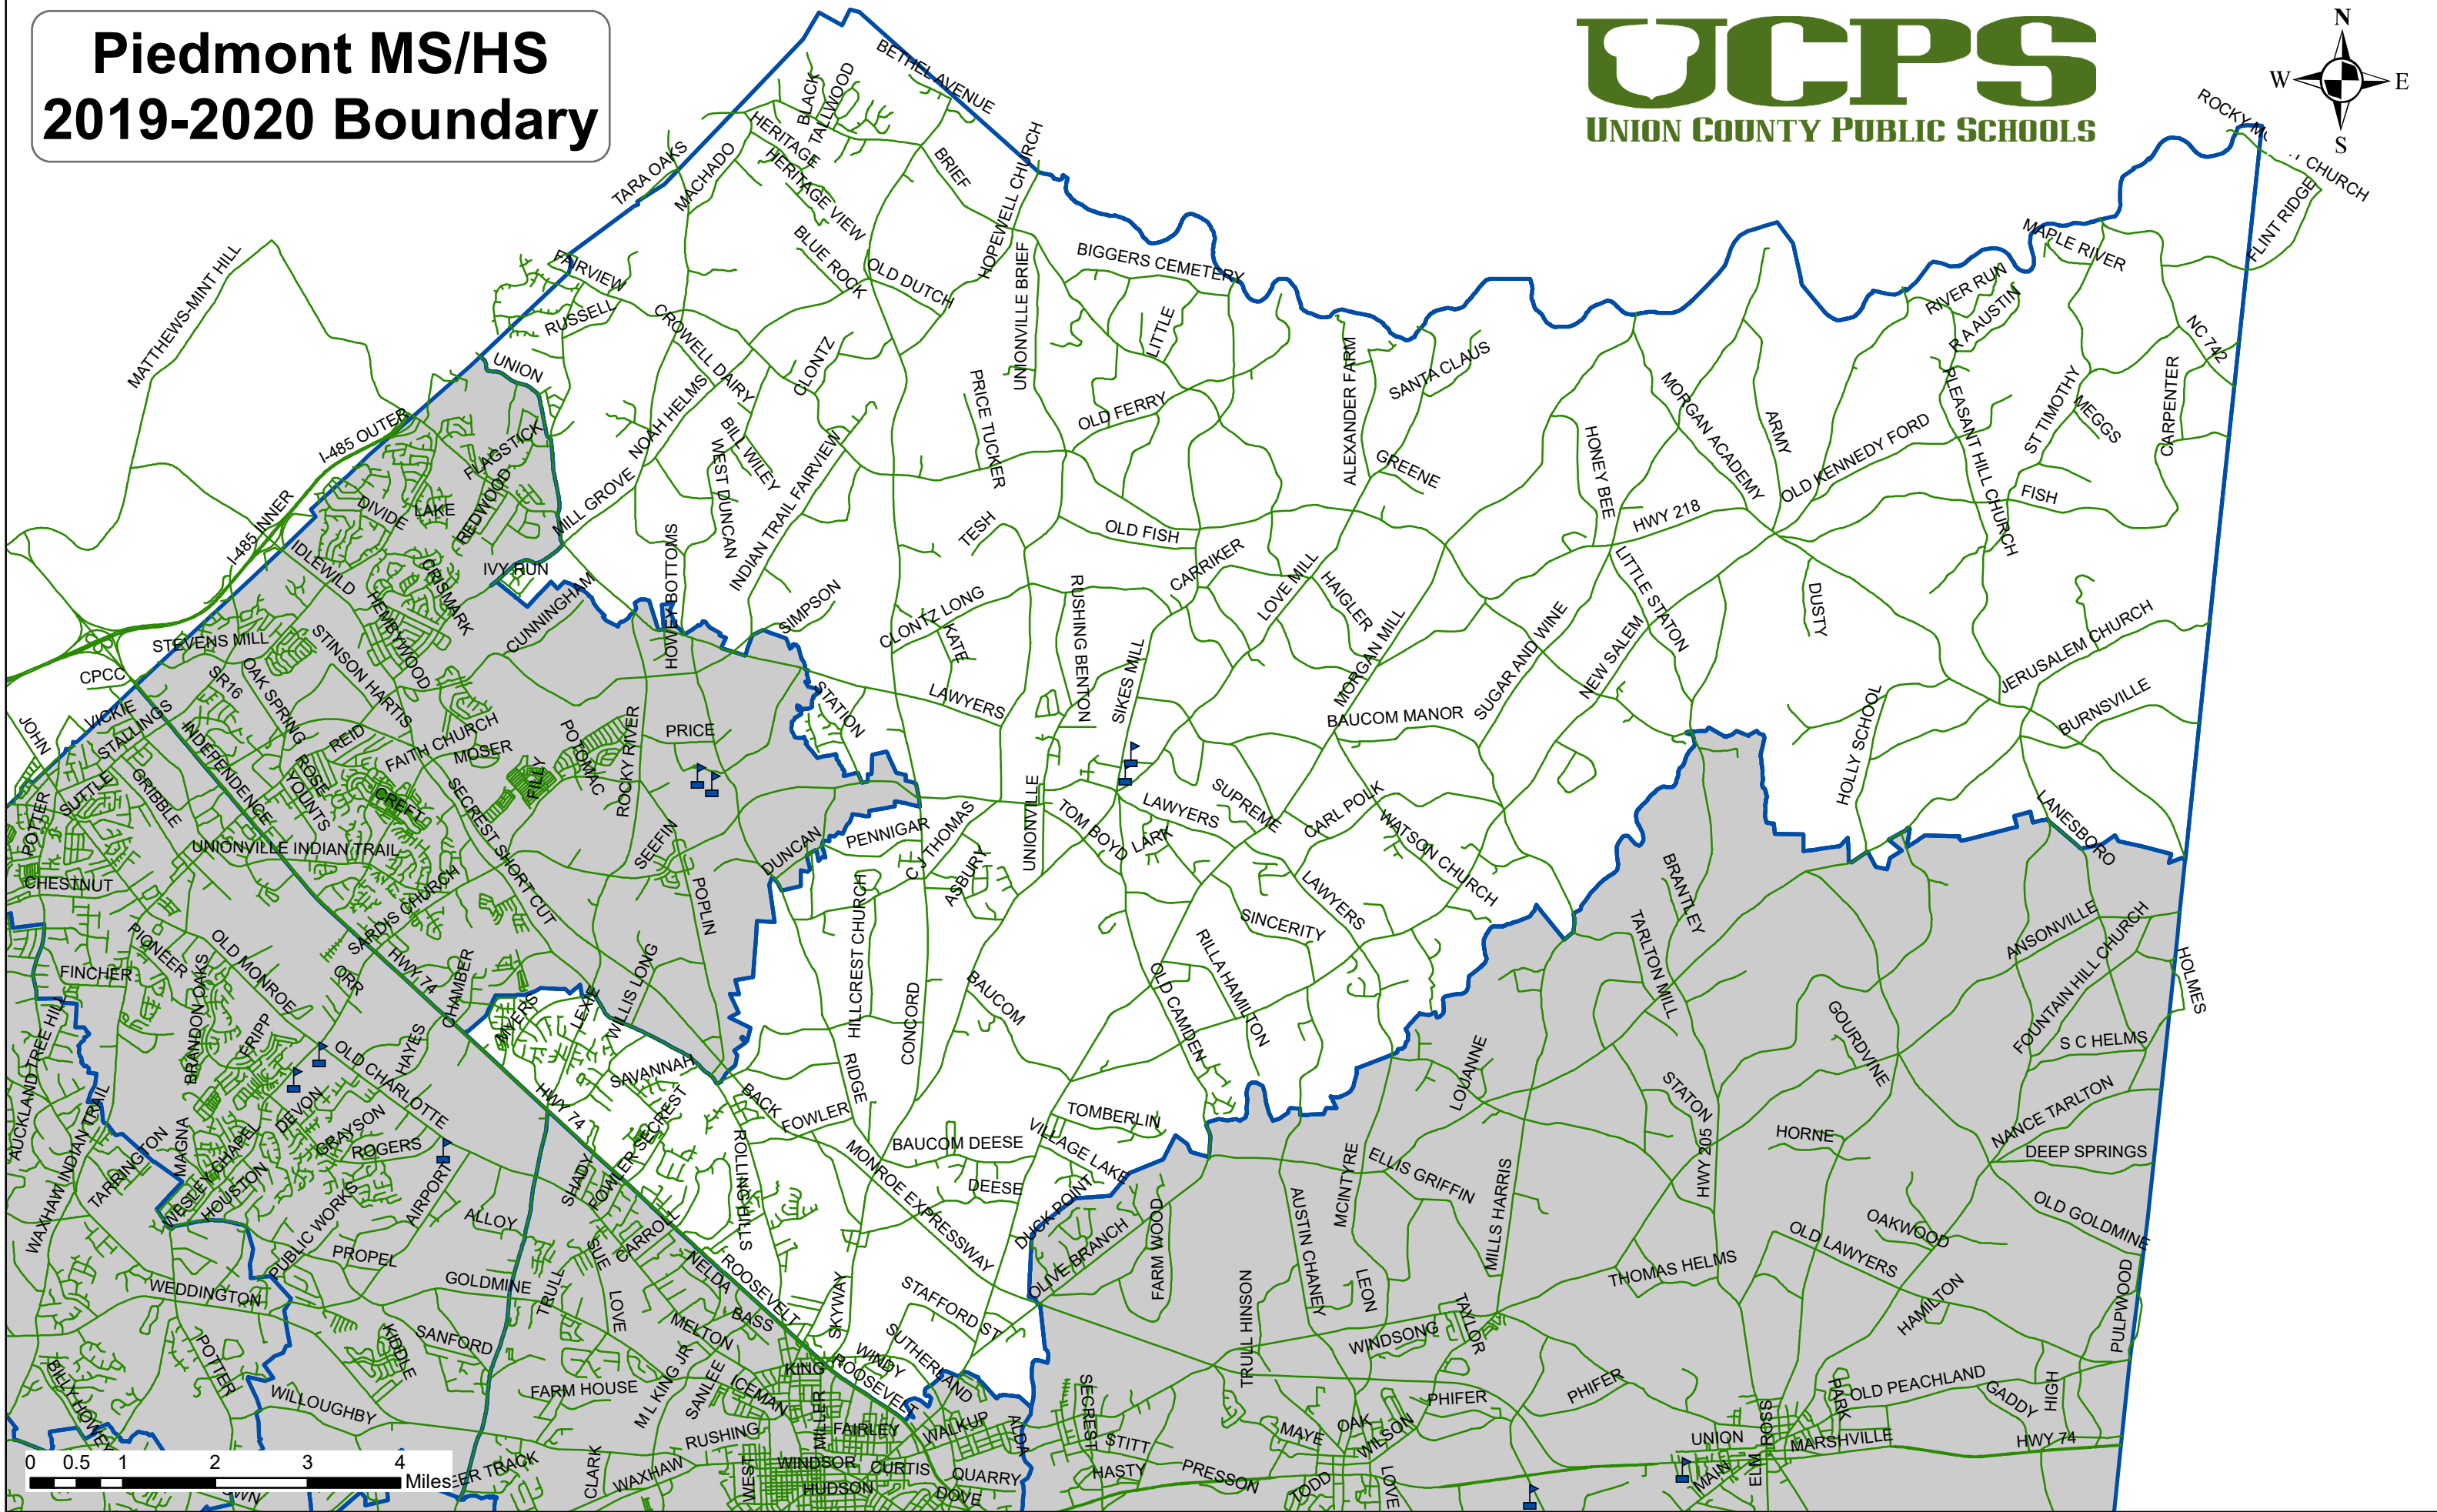

Piedmont MS/HS 2019-2020 Boundary

0 0.5 1 2 3 4 Miles