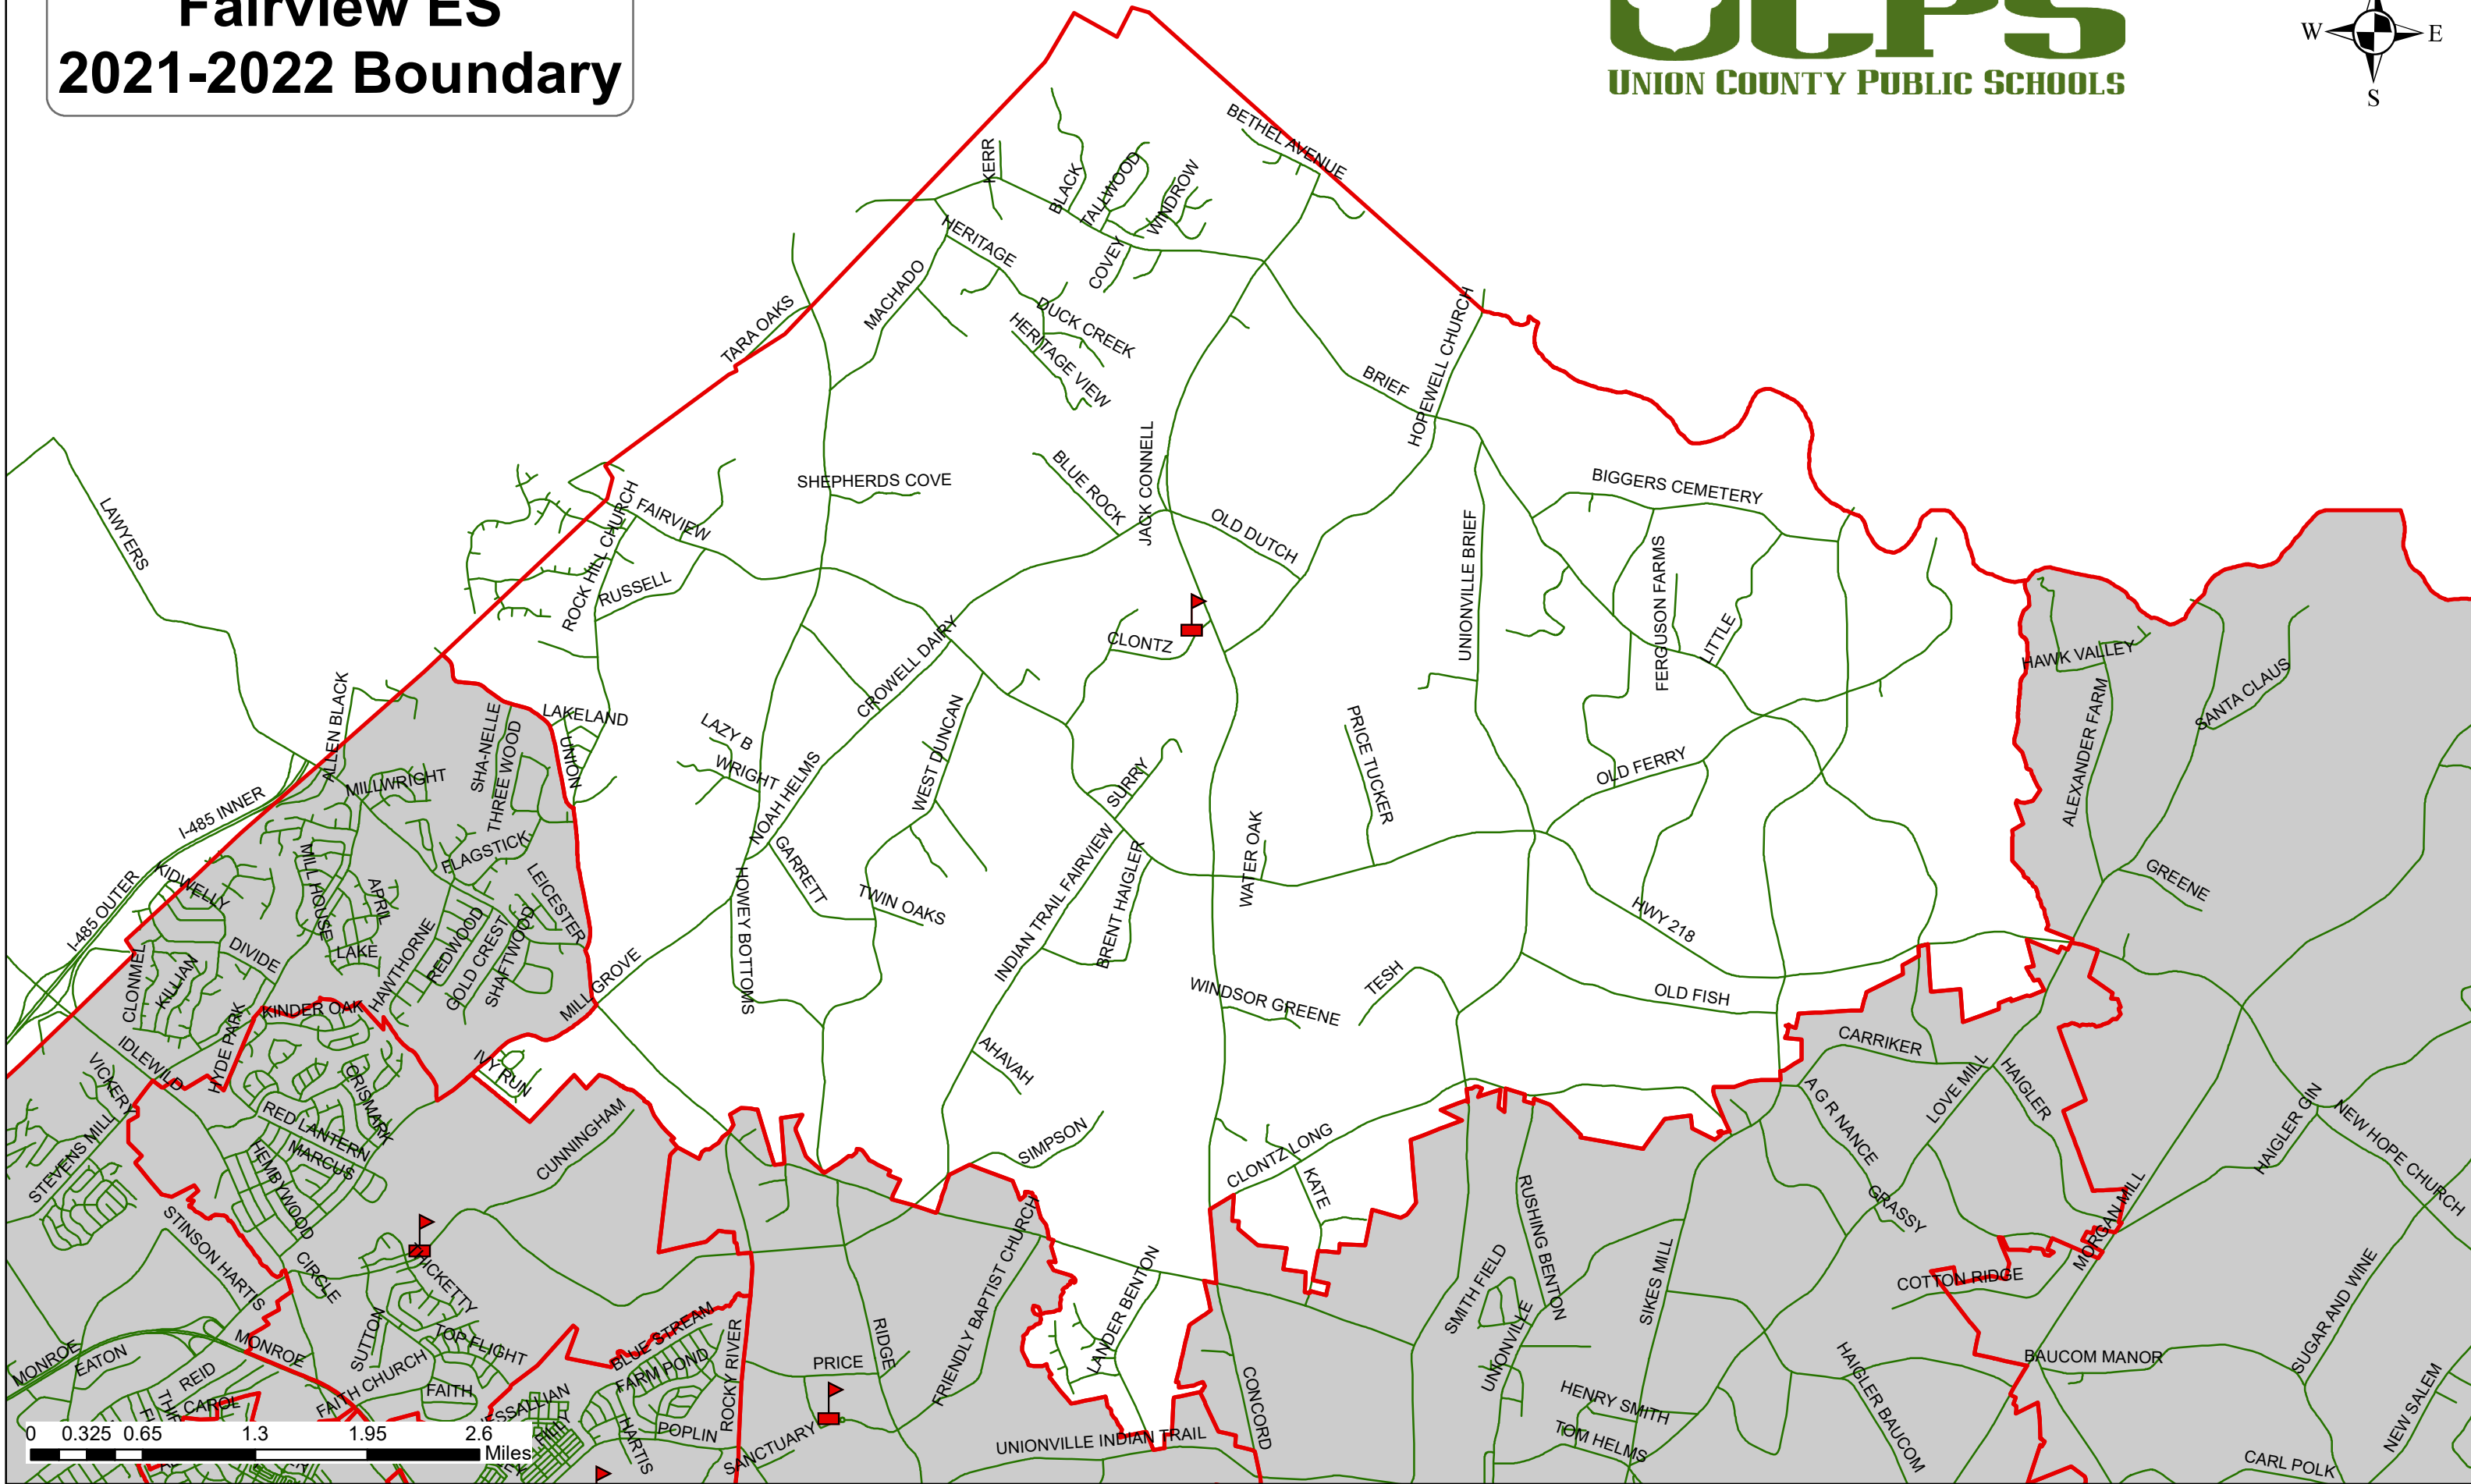

Fairview ES 2021-2022 Boundary

0 0.325 0.65 1.3 1.95 2.6 Miles