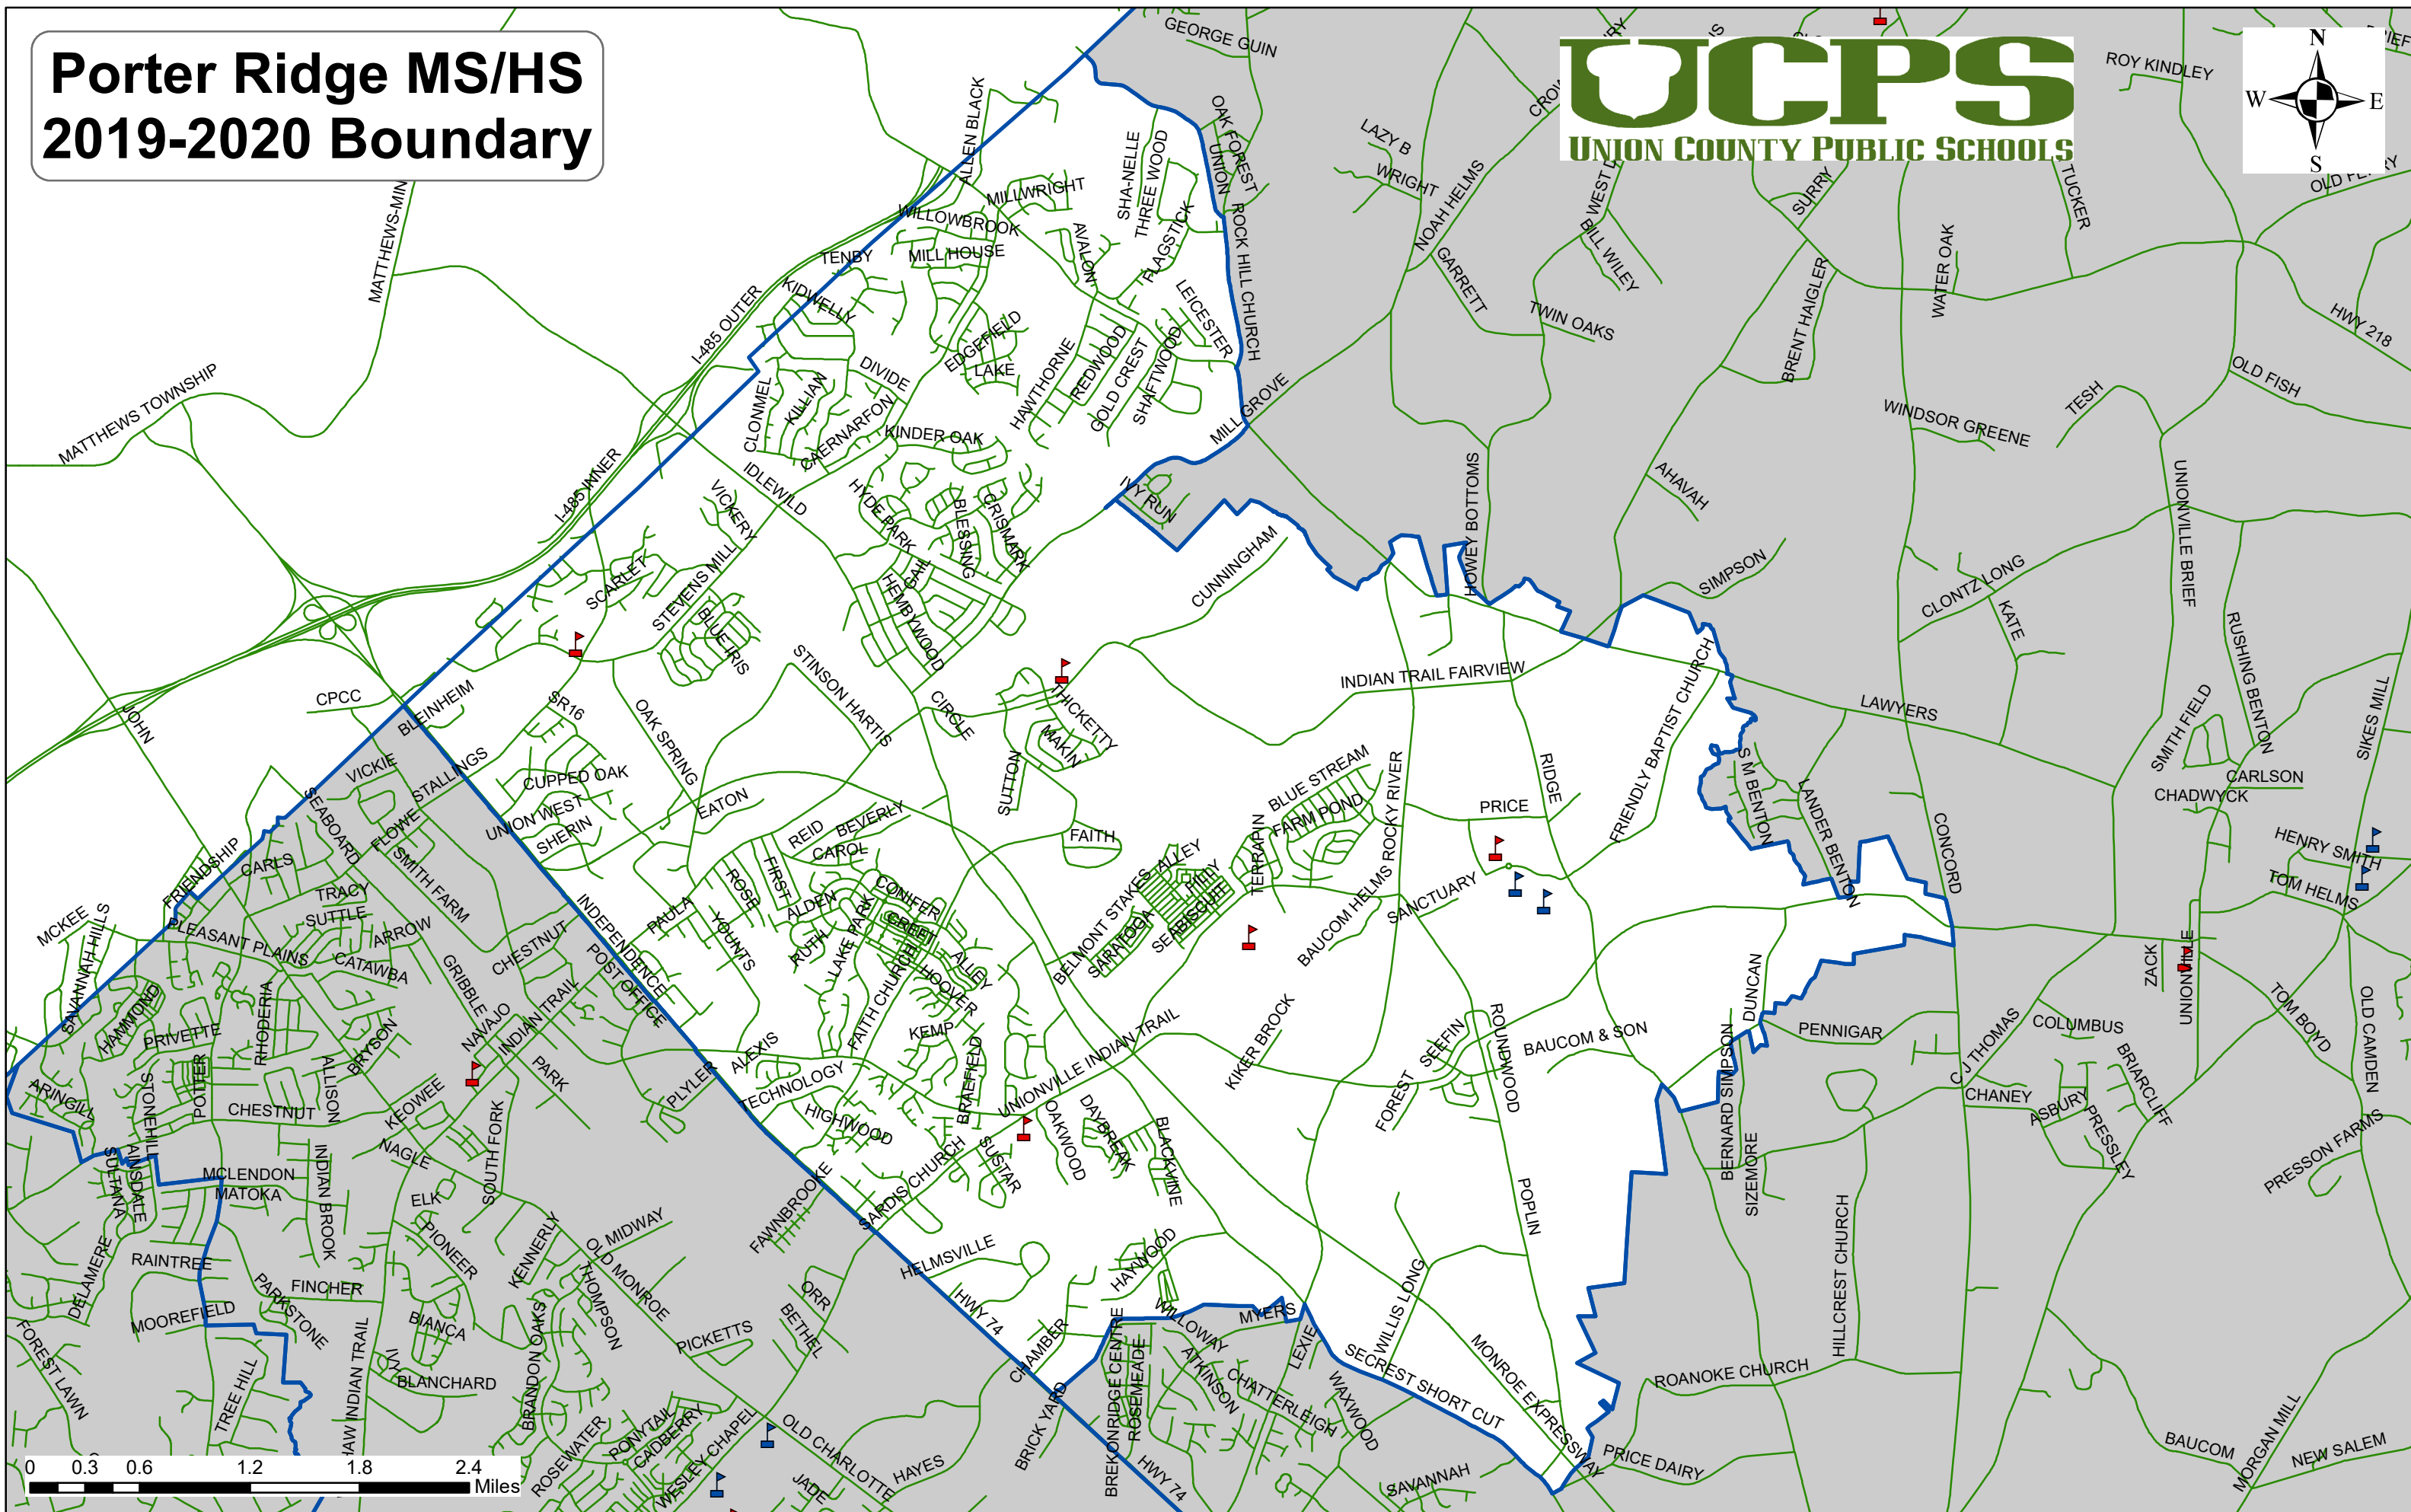

# Porter Ridge MS/HS 2019-2020 Boundary

0 0.3 0.6 1.2 1.8 2.4 Miles