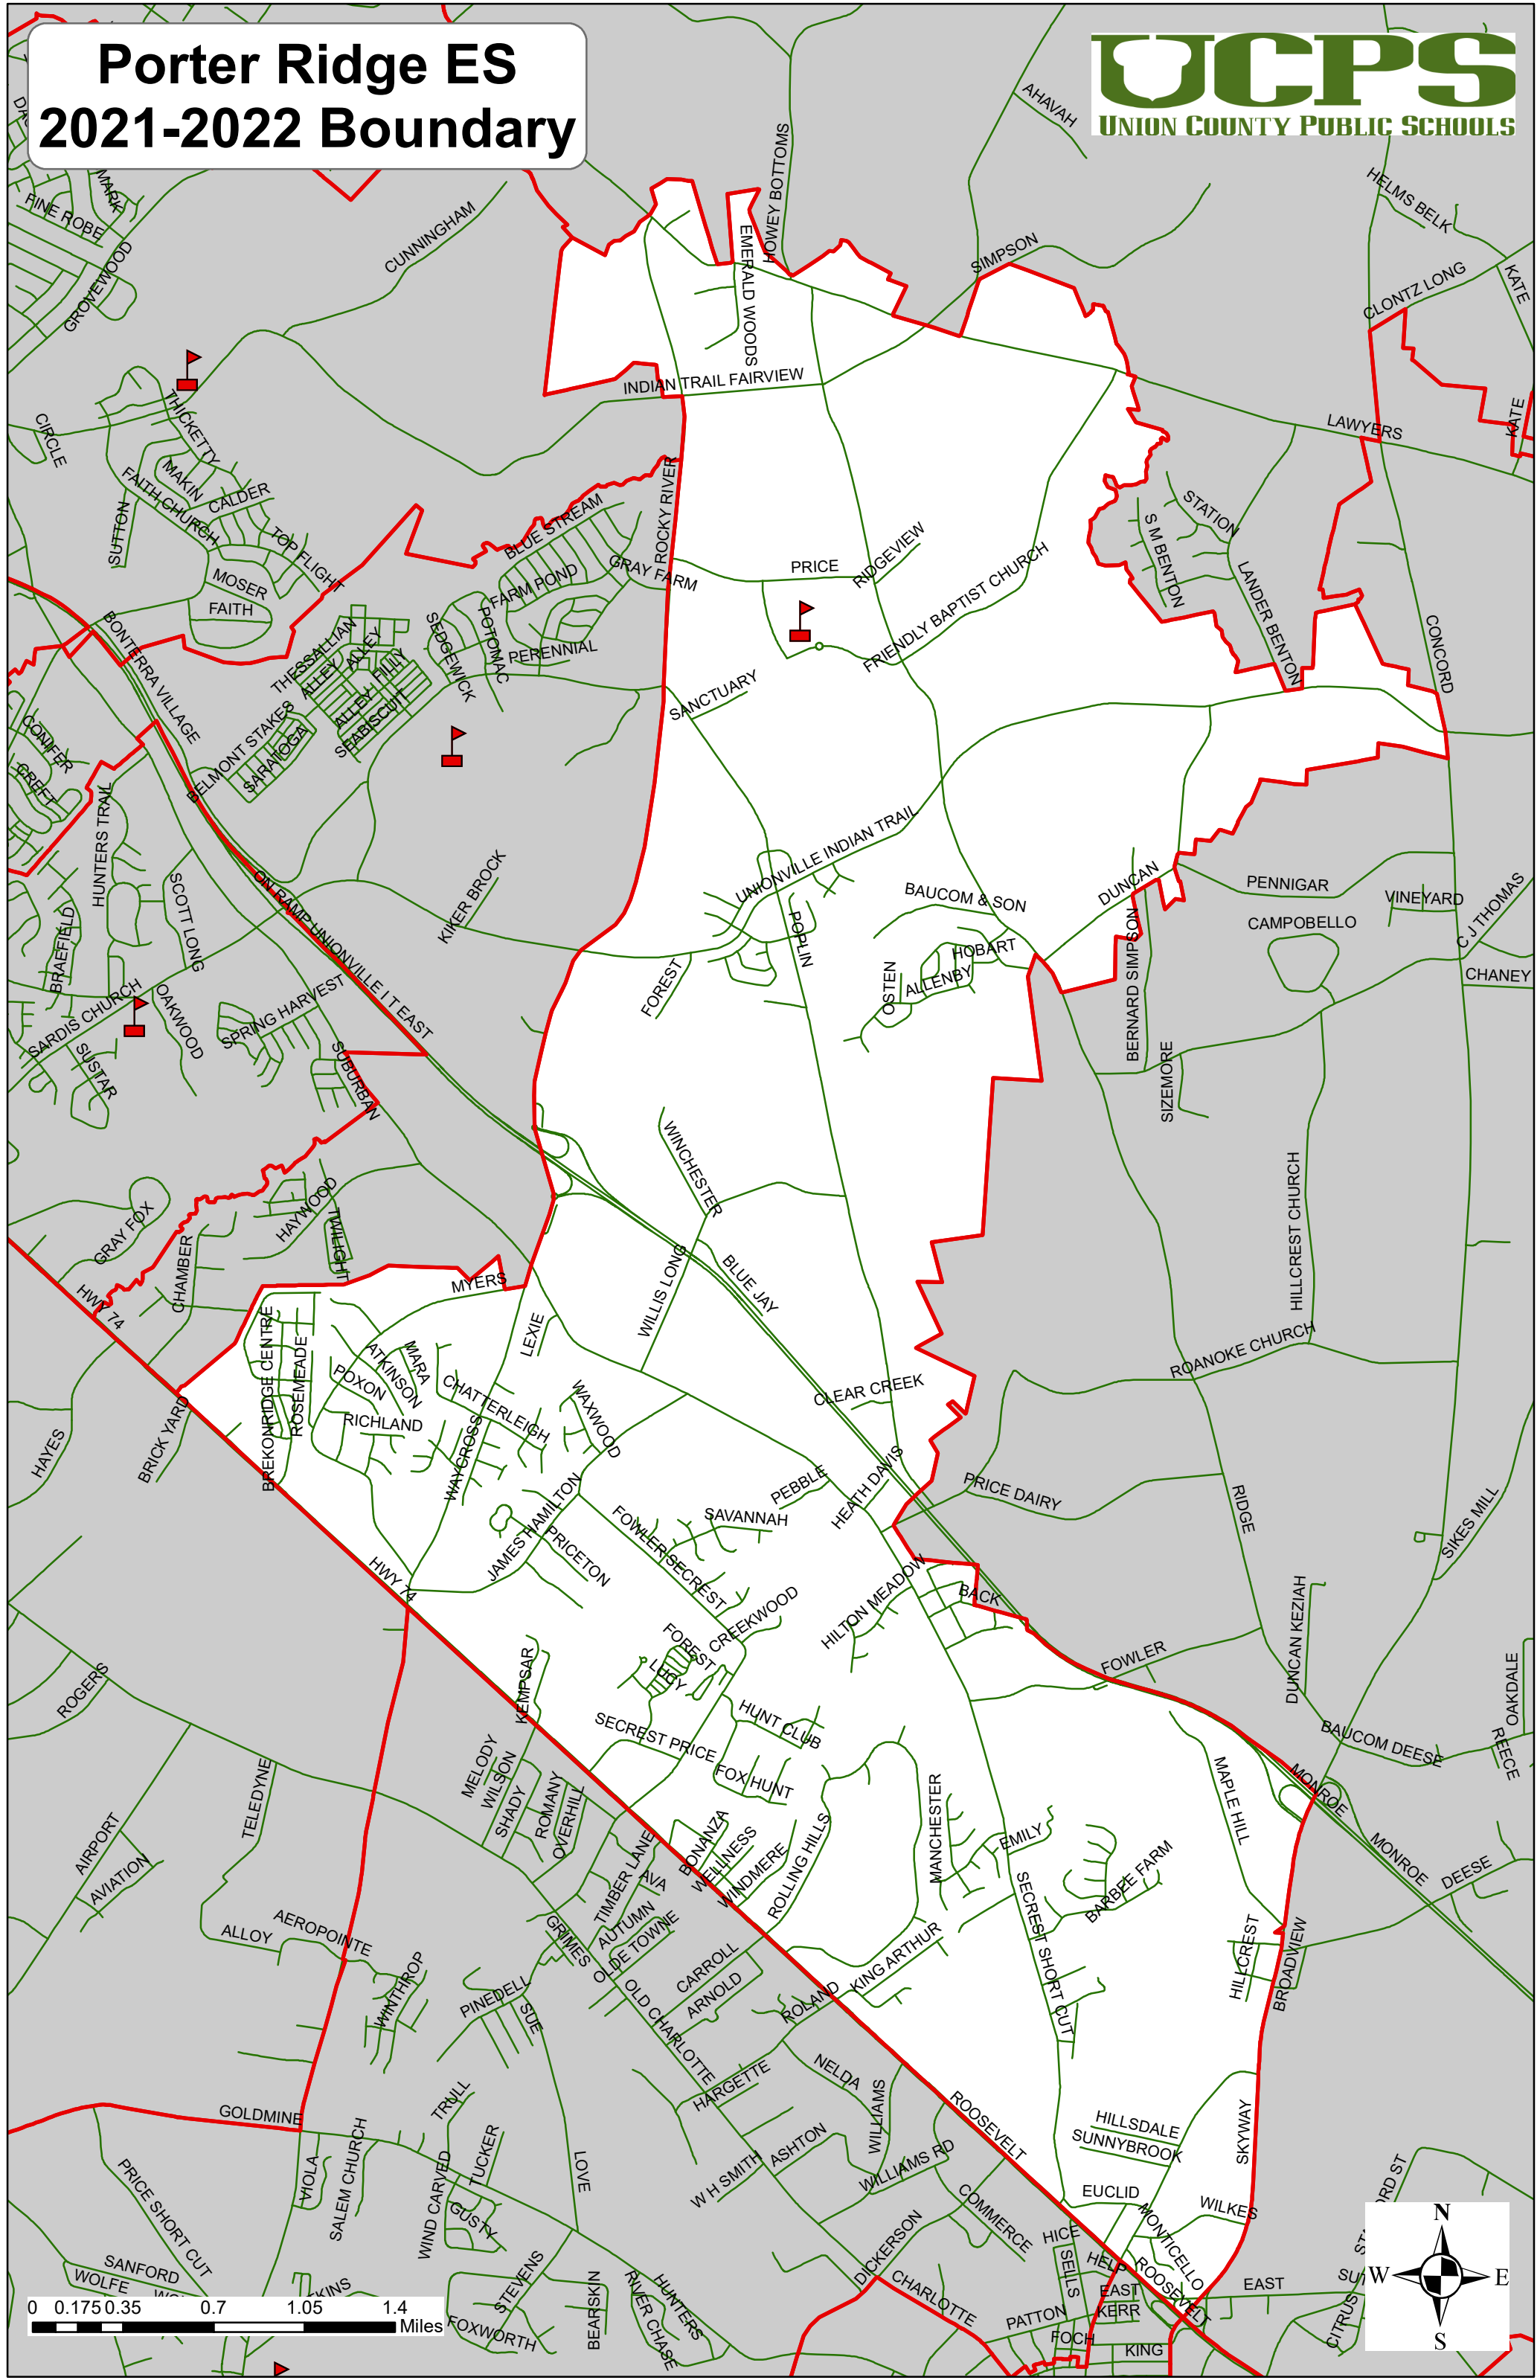

# Porter Ridge ES 2021-2022 Boundary

0 0.175 0.35 0.7 1.05 1.4 Miles