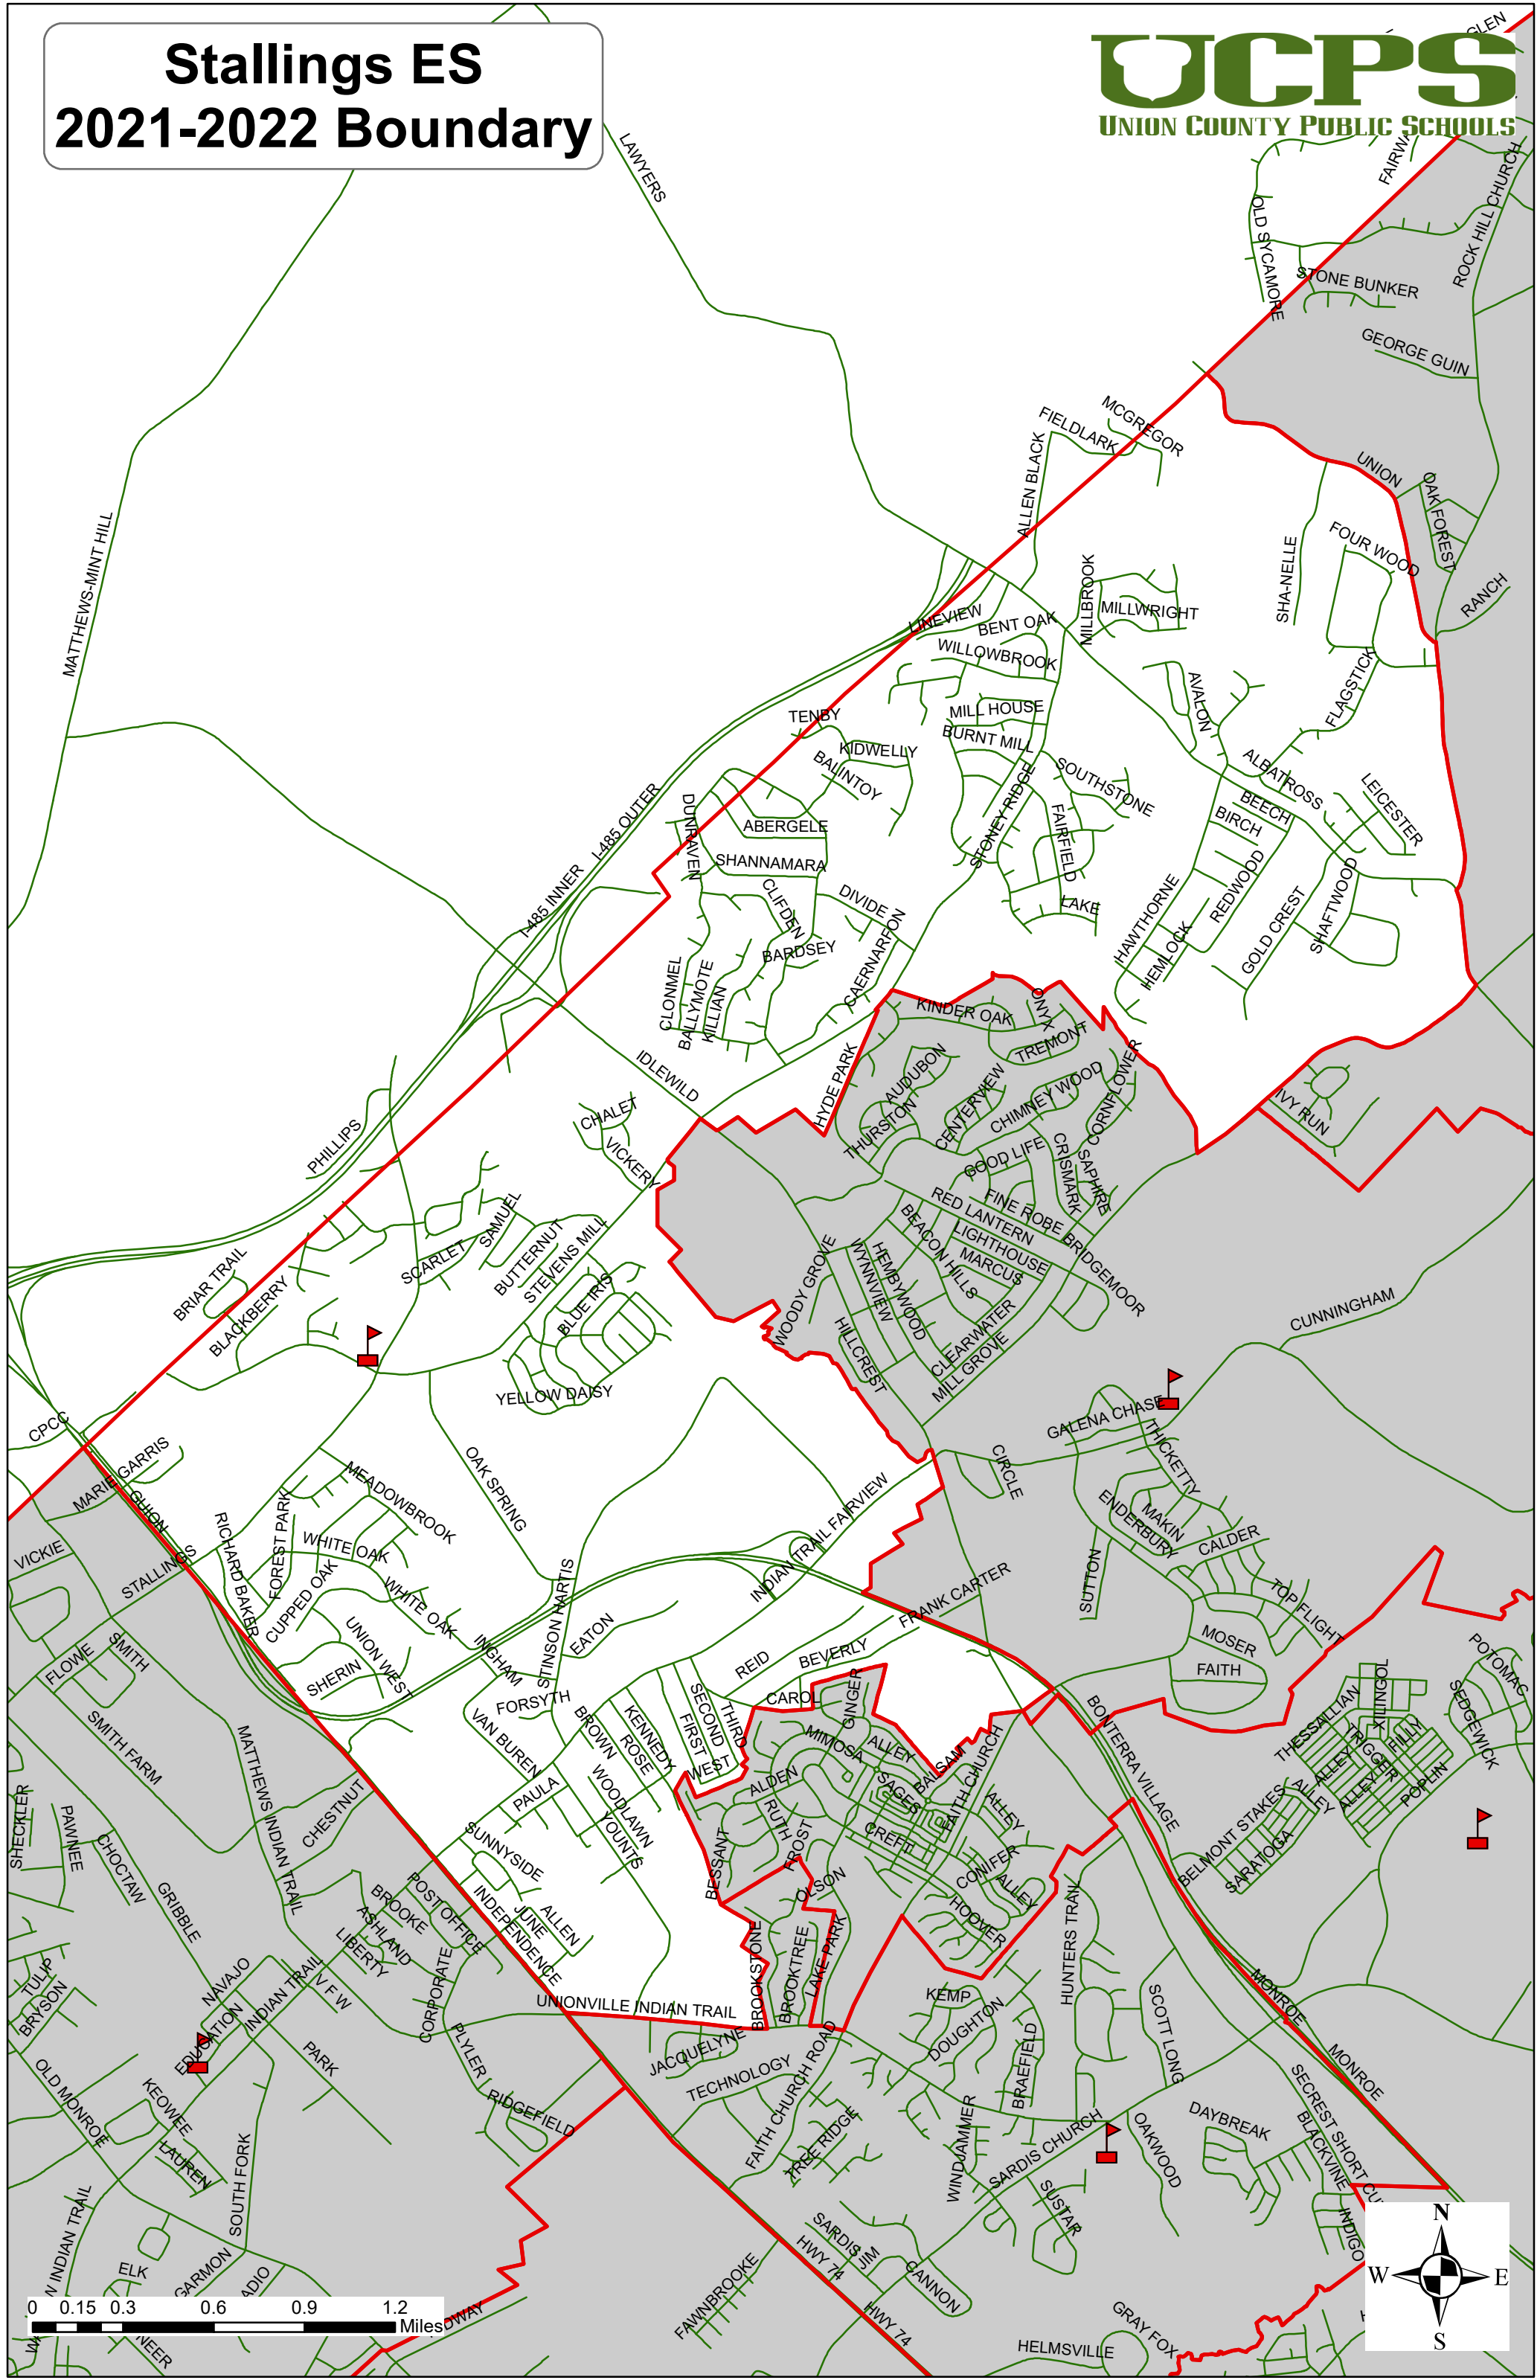

# Stallings ES 2021-2022 Boundary

0 0.15 0.3 0.6 0.9 1.2 Miles